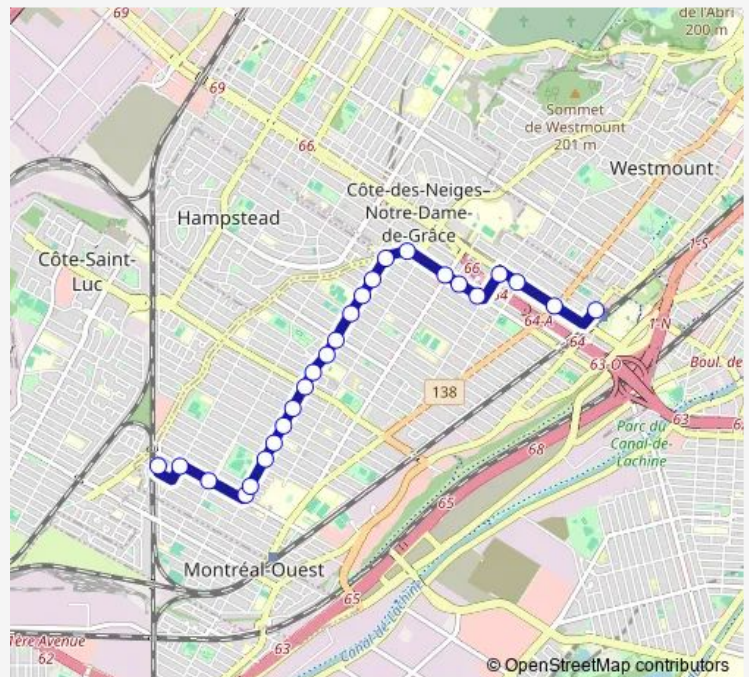

Girouard / Notre-Dame-de-Grâce

### Route schedule

Connaught / Westmore — Station Vendôme

Monday	05:30-01:00 <sup>+1</sup>
Tuesday	05:30-01:00 <sup>+1</sup>
Wednesday	05:30-01:00 <sup>+1</sup>
Thursday	05:30-01:00 <sup>+1</sup>
Friday	05:30-01:00 <sup>+1</sup>
Saturday	06:00-01:49 <sup>+1</sup>
Sunday	06:30-00:57 <sup>+1</sup>

### Route info

Direction: Connaught / Westmore

Stops: 25

Trip Duration: 0 hour 21 min

102 — Somerled

Notre-Dame-de-Grâce / Décarie

Décarie / Côte-Saint-Antoine

Décarie / Sherbrooke

## Route schedule

Station Vendôme — Connaught / Westmore

Monday 06:00-01:25<sup>+1</sup>Tuesday 06:00-01:25<sup>+1</sup>Wednesday 06:00-01:25<sup>+1</sup>Thursday 06:00-01:25<sup>+1</sup>Friday 06:00-01:25<sup>+1</sup>Saturday 06:30-02:12<sup>+1</sup>Sunday 06:30-01:20<sup>+1</sup>