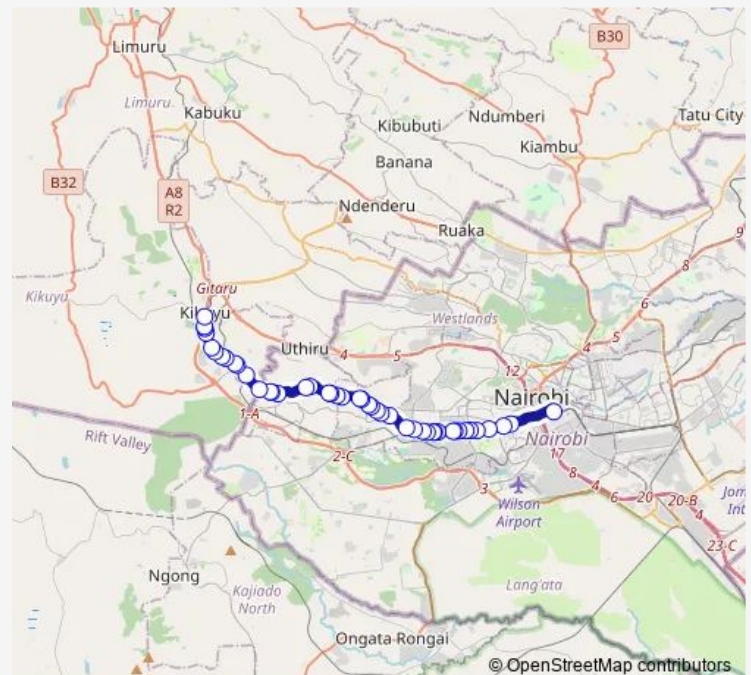

Thursday 06:00

Friday 06:00

Saturday 06:00

Sunday 06:00

Route info

Direction: Railways

Stops: 45

Trip Duration: 1 hour 0 min