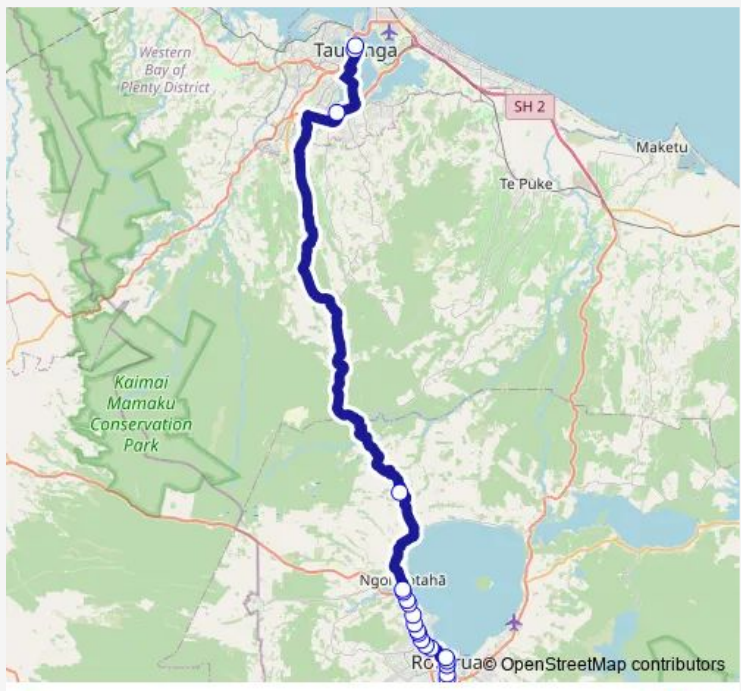

Bus 102 Tertiary/Commuter: Rotorua to Tauranga

[Go to website](#)

Direction
 Toi Ohomai - Mokoia Campus — Tauranga City - Wharf Street (Stand D)
 22 stops
[Open route schedule](#)

- Toi Ohomai - Mokoia Campus
- Fenton Street - Opposite BP Station
- Fenton Street - Fronting No.307
- Fenton Street - Fronting No. 283
- Fenton Street - Opposite Pak N Save
- Fenton Street - Fronting No. 1241
- Rotorua CBD - Arawa Street
- Lake Road - Fronting No. 112-116
- Lake Road - Fronting No.156
- Fairy Springs Road - Fronting No. 32
- Fairy Springs Road - Fronting No. 84
- Fairy Springs Road - Fronting No. 102
- Fairy Springs Road - Skyline
- Ngongotaha Road - Fronting No.525
- Ngongotaha Road - Opposite No.430
- Kauae Cemetery
- Ngongotahā Road - Opposite No 308
- Ngongotaha Road - Fronting No.289 (SH 5/36)
- Jackson Rd - Sh36
- Windermere Drive - Toi Ohomai
- Waikato University - Durham Street

Route schedule
 Toi Ohomai - Mokoia Campus — Tauranga City - Wharf Street (Stand D)

Monday	06:55
Tuesday	06:55
Wednesday	06:55
Thursday	06:55
Friday	06:55
Saturday	—
Sunday	—

Route info
 Direction: Toi Ohomai - Mokoia Campus
 Stops: 22
 Trip Duration: 2 hour 0 min

102 — Tertiary/Commuter: Rotorua to Tauranga **BusMaps**

Direction

Tauranga City - Wharf Street (Stand D) — Toi Ohomai - Opposite Mokoia Campus

25 stops

[Open route schedule](#)

Tauranga City - Wharf Street (Stand D)

Friday 17:05

Saturday —

Sunday —

Route info

Direction: Tauranga City - Wharf Street (Stand D)

Stops: 25

Trip Duration: 2 hour 5 min

102 Bus time schedules and route maps are available in an offline PDF at busmaps.com. Use the busmaps.com website to see live bus times, train schedule or subway schedule, and step-by-step directions for all public transit in Rotorua