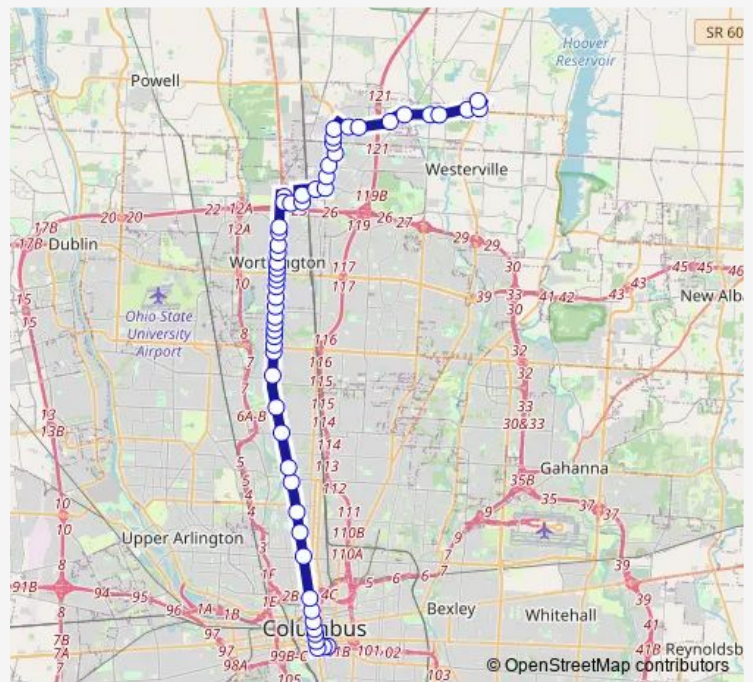

Bus 102 Polaris Pkwy/N High

[Go to website](#)

Direction
 Meijers & Polaris Woods Blvd — E Mound ST & S 5TH St
 63 stops
[Open route schedule](#)

- Meijers & Polaris Woods Blvd
- Polaris Pkwy & N State St
- Polaris Pkwy & Polaris Woods Blvd
- Polaris Pkwy & Africa Rd
- Polaris Pkwy & Cleveland Ave
- Polaris Pkwy & OLD Worthington Rd
- Polaris Pkwy & Orion Pl
- Polaris Pkwy & Lyra Dr
- 1374 Polaris Parkway
- Polaris Pkwy & Polaris Mall 2
- 8685 Sancus Blvd
- 8491 Sancus Blvd
- Sancus Blvd & Lazelle Rd
- Sancus Blvd & Brockwell Dr
- Sancus Blvd & Park Rd
- Sancus Blvd & White Water Blvd
- Worthington Woods & Sancus Blvd
- Worthington Woods & Alta View Blvd
- E Campus View Blvd & Crosswoods Dr
- High Cross Blvd & E Campus View Blvd
- High Cross Blvd & Dimension Dr

Route info

Direction: Meijers & Polaris Woods Blvd
 Stops: 63
 Trip Duration: 1 hour 5 min

102 — Polaris Pkwy/N High

Hutchinson AVE & High Cross Blvd

7330 Huntington Park Dr

Crosswoods Park AND Ride

E Campus View Blvd & Crosswoods Dr

E Campus View Blvd & Vantage Dr

N High ST & Caren Ave

N High ST & Halligan Ave

N High ST & Larrimer Ave

N High ST & Worthington Galena Rd

N High ST & W North St

High ST & Stafford Ave

N High ST & State Route 161

Thursday 05:20-22:45

Friday 05:20-22:45

Saturday 05:21-21:45

Sunday 05:44-21:45

Route info

Direction: E Mound ST & S 5TH St

Stops: 57

Trip Duration: 1 hour 11 min