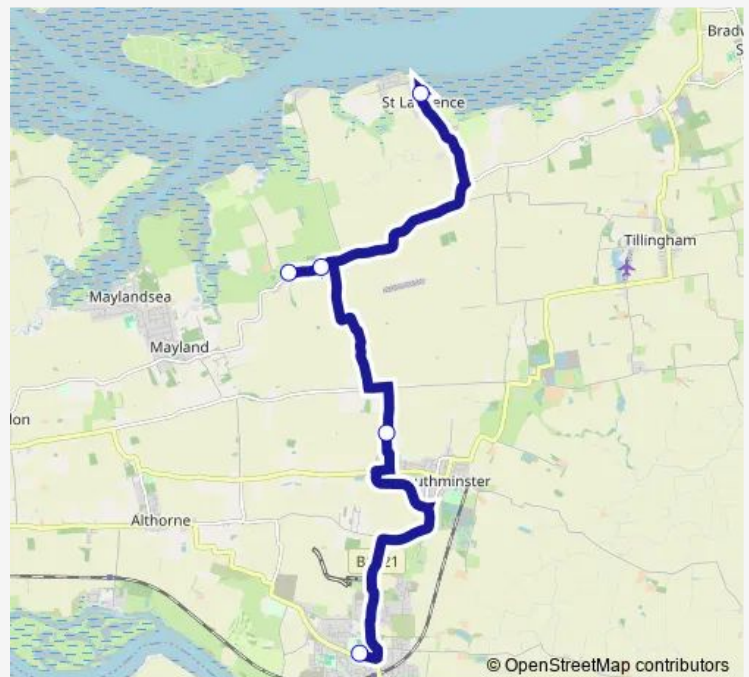

Direction

Ormiston Rivers — Canney Road

5 stops

[Open route schedule](#)

Ormiston Rivers

Knightswood Court

Bay View

The Star

Canney Road

Route schedule

Ormiston Rivers — Canney Road

Monday	15:30
Tuesday	15:30
Wednesday	15:30
Thursday	15:30
Friday	15:30
Saturday	—
Sunday	—

Route info

Direction: Ormiston Rivers

Stops: 5

Trip Duration: 0 hour 40 min

Direction

Canney Road — Ormiston Rivers

5 stops

[Open route schedule](#)

Canney Road

The Star

Bay View

Knightswood Court

Ormiston Rivers

Route schedule

Canney Road — Ormiston Rivers

Monday	08:00
Tuesday	08:00
Wednesday	08:00
Thursday	08:00
Friday	08:00
Saturday	—
Sunday	—

Route info

Direction: Canney Road

Stops: 5

Trip Duration: 0 hour 40 min