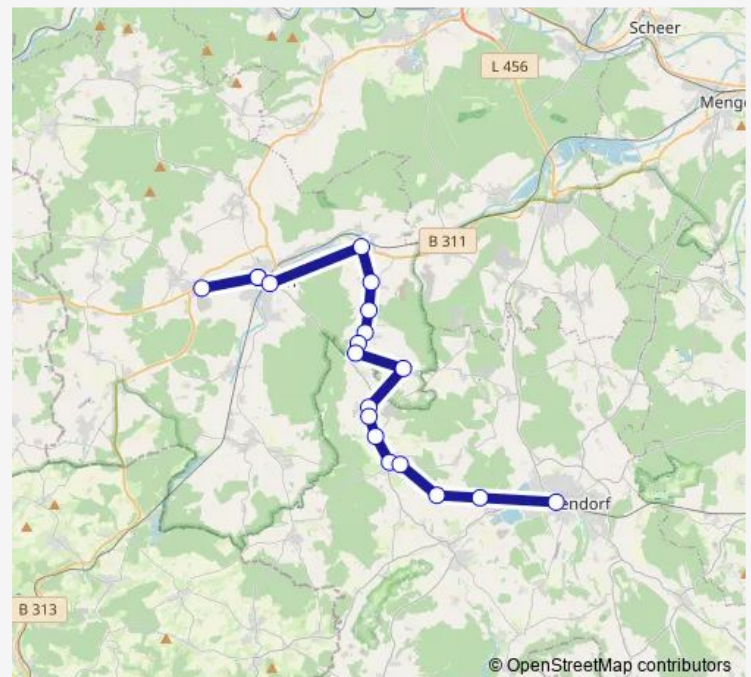

Bus 102

[Go to website](#)

Direction

Sigmaringen, Hohenzollerngymn. — Pfullendorf, Zob

36 stops

[Open route schedule](#)

Sigmaringen, Hohenzollerngymn.

Sigmaringen, Bahnhof

Sigmaringen, Leopoldplatz

Sigmaringen, Gasthaus Donau

Laiz, Fa. Eisele

Laiz, Landesbank

Laiz, Messkircher Strasse

Inzigkofen, Römerstrasse

Inzigkofen, Festhalle

Inzigkofen, Reutäcker

Inzigkofen, Vilsingen

Engelswies, Kirche

Engelswies, Hirschelestrasse

Rohrdorf (D), Eulenbrunnen

Rohrdorf (D), Dorfplatz

Rohrdorf (D), Maiengrundstr.

Messkirch, Friedhof

Messkirch, Adlerplatz

Messkirch, Mengener Strasse

Menningen (Baden), Leitishofen

Messkirch, Ringgenbach

Route schedule

Sigmaringen, Hohenzollerngymn. — Pfullendorf, Zob

Monday 12:55

Tuesday 12:55

Wednesday 12:55

Thursday 12:55

Friday 12:55

Saturday —

Sunday —

Route info

Direction: Sigmaringen, Hohenzollerngymn.

Stops: 36

Trip Duration: 1 hour 15 min

102

BusMaps