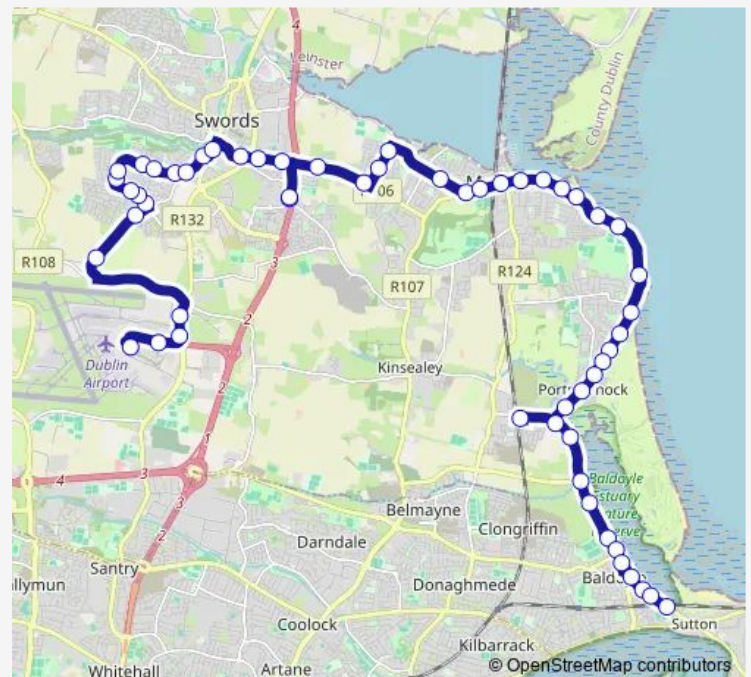

Thursday 06:00-23:45

Friday 06:00-23:45

Saturday 06:00-23:40

Sunday 08:40-23:40

Route info

Direction: Sutton Station

Stops: 52

Trip Duration: 1 hour 10 min