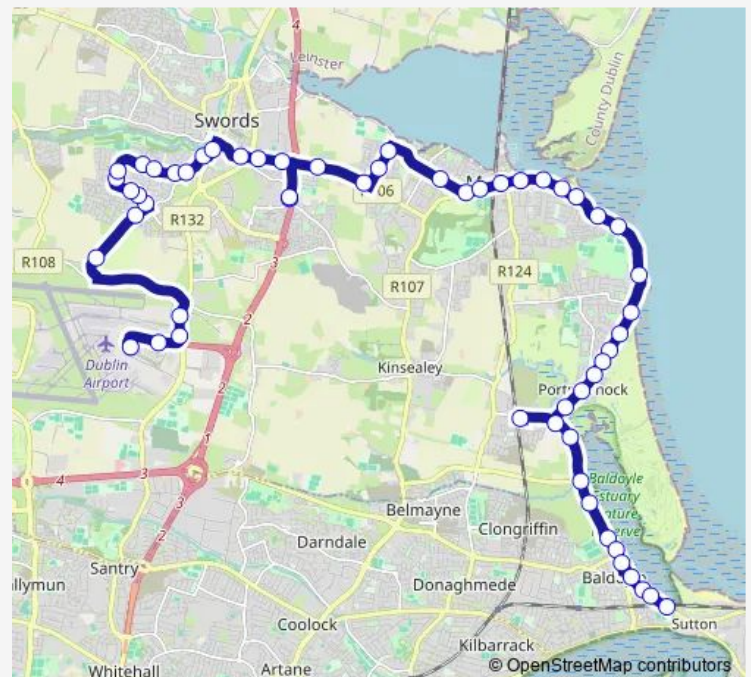

Saturday 06:00-23:40

Sunday 08:40-23:40

Route info

Direction: Sutton Station

Stops: 52

Trip Duration: 0 hour 56 min

102 — Dublin Airport - Sutton Dart

Muldowney Court

Sea Park

Mayfair

Malahide Village

Malahide Station

Cricket Club

St Sylvesters School

Yellow Walls Road

Seabury Road