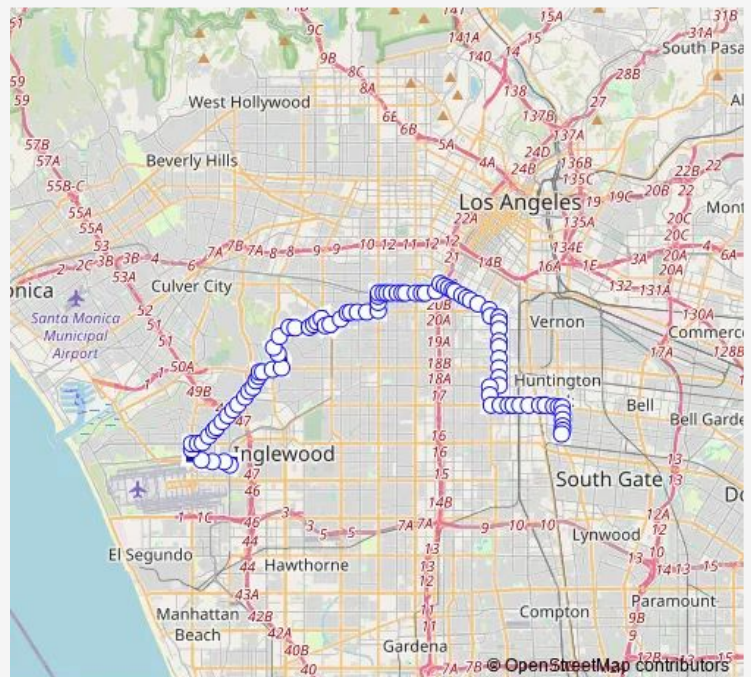

Florence Station

Florence / Miramonte

Florence / Compton

Florence / Hooper

Central / Florence

Central / 68th

Central / Gage

Hooper / Gage

### Route schedule

Palm & Seville Terminal — LAX / Metro Transit Center

Monday 18:30-21:47

Tuesday 18:30-21:47

Wednesday 18:30-21:47

Thursday 18:30-21:47

Friday 18:30-21:47

Saturday —

### Route info

Direction: Palm & Seville Terminal

Stops: 93

Trip Duration: 1 hour 37 min

102 — Metro Local Line

Hooper / Slauson

Hooper / 55th

Hooper / 51st