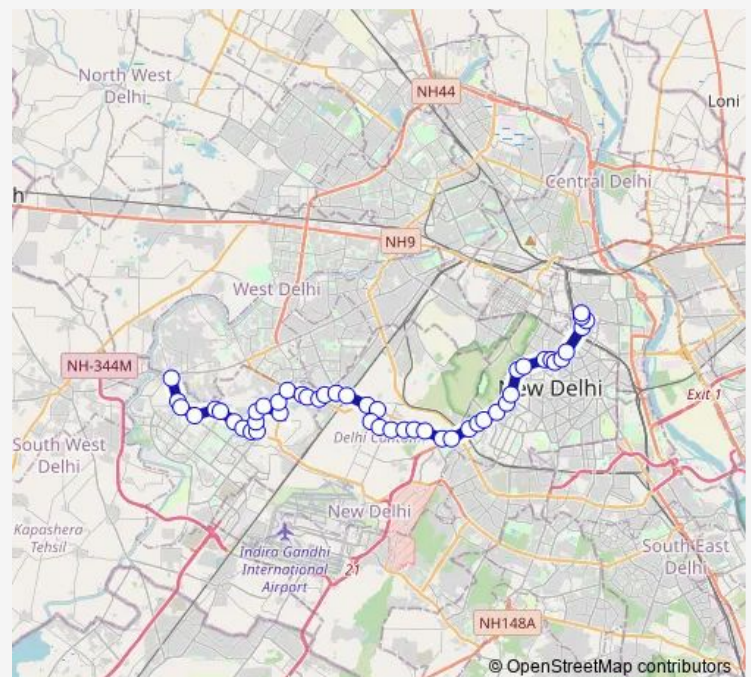

### Route schedule

Dwarka More Metro Station (Terminal) — Kamla Market / Ajmeri Gate

Monday 05:00-21:20

Tuesday 05:00-21:20

Wednesday 05:00-21:20

Thursday 05:00-21:20

Friday 05:00-21:20

Saturday 05:00-21:20

### Route info

Direction: Dwarka More Metro Station (Terminal)

Stops: 49

Trip Duration: 1 hour 47 min

RL-77bdown

Janak Setu

Supply Depot

Kirbi Place