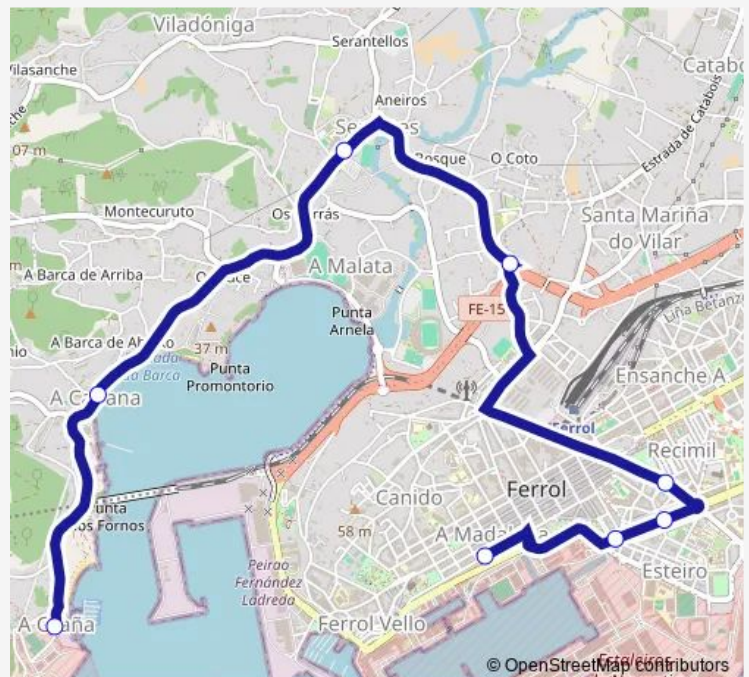

Bus Xg642002 Mercado DE SAN Xulián - A Graña

[Go to website](#)

Direction

Mercado DE SAN Xulián — A Graña

8 stops

[Open route schedule](#)

Mercado DE SAN Xulián

Avenida DE Esteiro

Campus Univ. Esteiro

Campus Univ. Inem

Xoane

Serantes

A Cabana Paseo Maritimo

A Graña

Route schedule

Mercado DE SAN Xulián — A Graña

Monday 07:00-20:30

Tuesday 07:00-20:30

Wednesday 07:00-20:30

Thursday 07:00-20:30

Friday 07:00-20:30

Saturday 13:30-20:30

Sunday 13:30-20:30

Route info

Direction: Mercado DE SAN Xulián

Stops: 8

Trip Duration: 0 hour 18 min

Xg642002 — Mercado DE SAN Xulián - A Graña