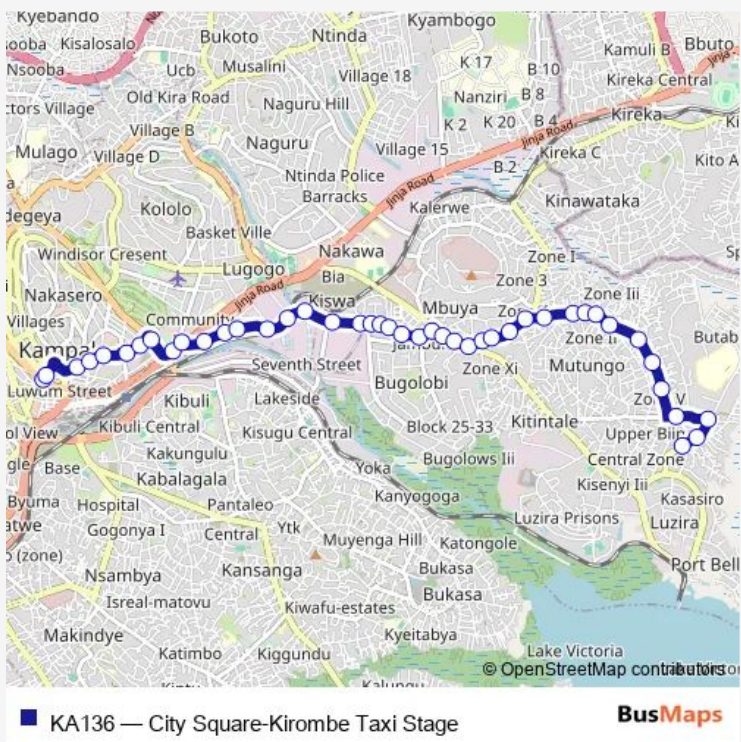

# Bus KA136 City Square-Kirombe Taxi Stage

[Go to website](#)

**Direction**  
 Crane Bank - City Square — Kirombe Taxi Stage  
 43 stops  
[Open route schedule](#)

- Crane Bank - City Square
- Grand Imperial Hotel - East African Development Bank
- Sheraton Gardens - Nile Avenue
- Uganda Bureau of Statistics - Sheraton Hotel
- Ministry of Finance - International Conference Centre
- Ubc Headquarters (Nile Avenue)
- Uganda Media Centre (Nile Avenue)
- Oasis Mall
- Centenary Park - Electoral Commission
- Warid Clock Tower - Airtel Headquarters
- Total (Old Portbell Rd)
- Petro (Old Portbell Rd)
- Rwenzori Commodities Ltd
- Sadolin Paints Uganda Limited
- Picfare And Nytil (Bugolobi)
- Cib (Bugolobi)
- Uganda Fishnet
- Uganda Communications Commission
- Shell - Village Mall (Bugolobi)
- Jazz Supermarket
- Kings Village Restaurant

**Route schedule**  
 Crane Bank - City Square — Kirombe Taxi Stage

Monday	06:30-19:00
Tuesday	06:30-19:00
Wednesday	06:30-19:00
Thursday	06:30-19:00
Friday	06:30-19:00
Saturday	06:30-19:00
Sunday	06:30-19:00

**Route info**  
 Direction: Crane Bank - City Square  
 Stops: 43  
 Trip Duration: 0 hour 58 min

Krishna Mall

Bugolobi Market

Bugolobi Junction

Portbell Rd - Solent Ave Jct

Silver Springs Hotel

Kobil (Bugolobi)