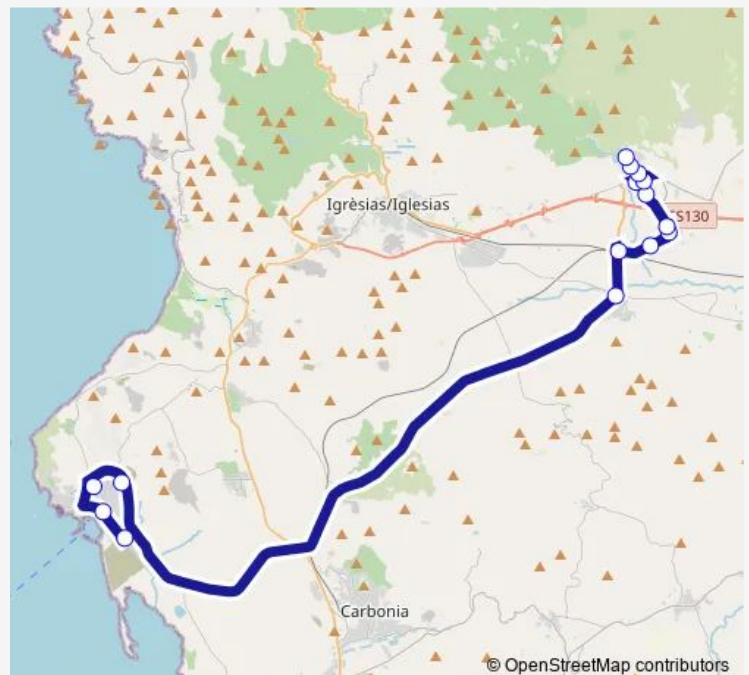

Bus Linea 836 Domusnovas - Barbusi - Portovesme

[Go to website](#)

Direction

I.L.A. — Domusnovas Cracchera

15 stops

[Open route schedule](#)

I.L.A.

Alcoa

Domusnovas Piazza Leccis

Domusnovas VIA Firenze 15

Domusnovas VIA Magenta 15

Domusnovas VIA DI Vittorio

Domusnovas Cracchera

Route schedule

I.L.A. — Domusnovas Cracchera

Monday	16:40
Tuesday	16:40
Wednesday	16:40
Thursday	16:40
Friday	16:40
Saturday	—
Sunday	—

Route info

Direction: I.L.A.

Stops: 15

Trip Duration: 0 hour 51 min

Direction

Domusnovas Piazza Leccis — Portovesme S.R.L.

16 stops

[Open route schedule](#)

Sunday —

Route info

Direction: Domusnovas Piazza Leccis

Stops: 16

Trip Duration: 0 hour 52 min

Linea 836 Bus time schedules and route maps are available in an offline PDF at busmaps.com. Use the busmaps.com website to see live bus times, train schedule or subway schedule, and step-by-step directions for all public transit in Domusnovas