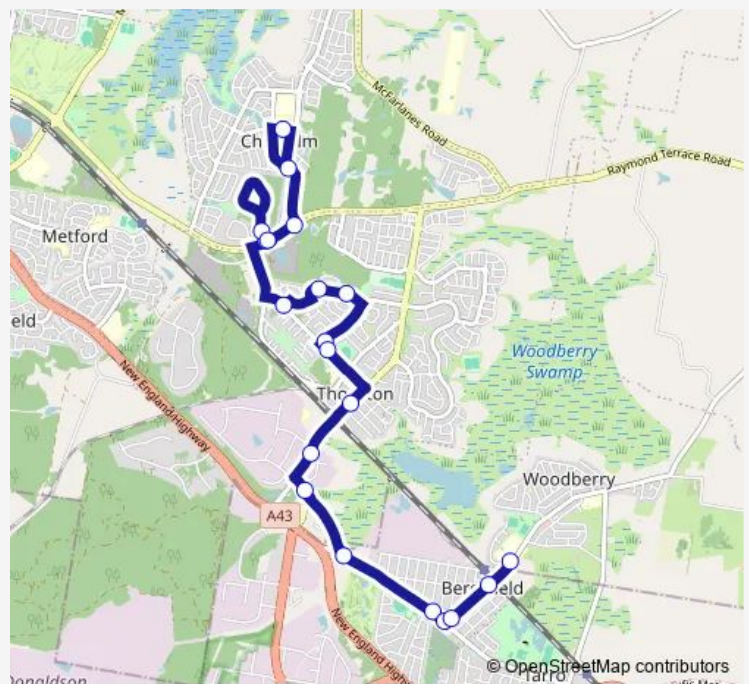

School Bus 2511 Timberlane Estate to Francis Greenway Hs

[Go to website](#)

**Direction**

Settlers Bvd Before Duskdarter St — Francis Greenway High School, Lawson Av

20 stops

[Open route schedule](#)

- Settlers Bvd Before Duskdarter St
- St Aloysius Primary School, Tigerhawk Dr
- Raymond Terrace Rd Opp Settlers Bvd
- Forest Dr Before Grey Gum Cres
- Forest Dr Opp Grey Gum Cres
- Forest Dr At Raymond Terrace Rd
- Taylor Av At Sharp St
- John Arthur Av Opp Malthus Cl
- John Arthur Av Opp Pepler Pl
- Thornton Shopping Centre, Thomas Cooke Dr
- Pat Hughes Community Hall, Taylor Av
- Railway Av At Rockleigh St
- Thornton Rd Opp Huntingdale Dr
- Glenwood Dr After Hartley Dr
- Anderson Dr After Glenwood Rd (Hail And Ride)
- Anderson Dr At Greville St
- Beresfield Public School, Anderson Dr
- Beresfield Public School, Lawson Av
- Lawson Av At Addison St
- Francis Greenway High School, Lawson Av

Route schedule

Settlers Bvd Before Duskdarter St — Francis Greenway High School, Lawson Av

Monday	07:30
Tuesday	07:30
Wednesday	07:30
Thursday	07:30
Friday	07:30
Saturday	—
Sunday	—

Route info

Direction: Settlers Bvd Before Duskdarter St

Stops: 20

Trip Duration: 0 hour 22 min

2511 — Timberlane Estate to Francis Greenway Hs

2511 School Bus time schedules and route maps are available in an offline PDF at [busmaps.com](https://busmaps.com). Use the [busmaps.com](https://busmaps.com) website to see live bus times, train schedule or subway schedule, and step-by-step directions for all public transit in Maitland

The schedule is provided in the local timezone. Times with "(+1)" indicate departures on the next day.

PDF file created on 2025-01-31

2024 BusMaps.com - All Rights Reserved