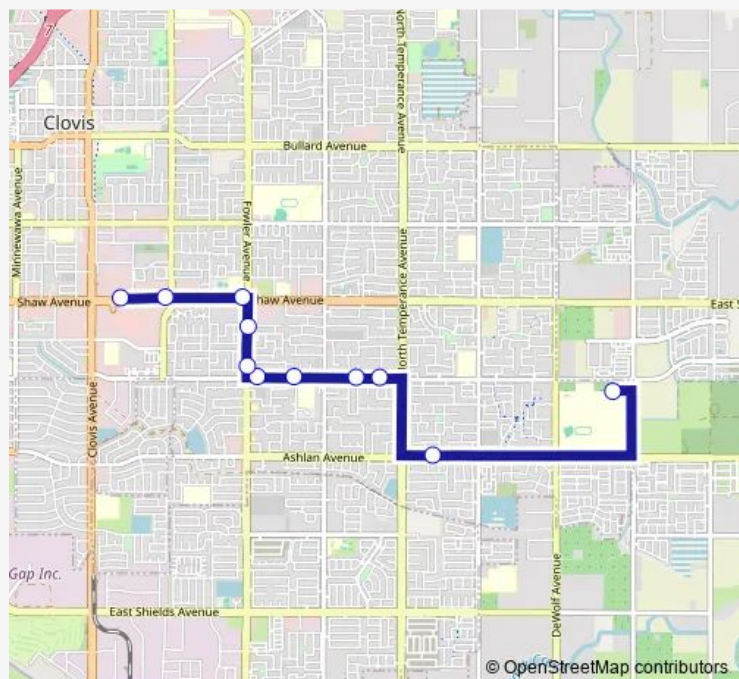

Gettysburg Ave & Temperance Ave

Gettysburg Ave & Joshua Ave

Gettysburg Ave & Burl Ave Westbound

Gettysburg Ave & Whittier Ave

Fowler Ave & Gettysburg Ave

Fowler Ave & Fairmont Ave

Shaw Ave & Fowler Ave Westbound

Shaw Ave & Sierra Vista Parkway Westbound

NW Shaw - Cole

Route schedule

Clovis East High School — NW Shaw - Cole

Monday	15:30
Tuesday	15:30
Wednesday	15:30
Thursday	15:30
Friday	15:30
Saturday	—
Sunday	—

Route info

Direction: Clovis East High School

Stops: 11

Trip Duration: 0 hour 23 min

Route 70

BusMaps

Direction

Sierra Vista Mall-Shaw Ave & Cole Eastbound — Clovis East High School

15 stops

[Open route schedule](#)

Sierra Vista Mall-Shaw Ave & Cole Eastbound

Shaw Ave & Sierra Vista Parkway Eastbound

Shaw Ave & Stanford Ave

Fowler Ave & Shaw Ave

Fowler Ave & Rall Ave

Gettysburg Ave & Fowler Ave