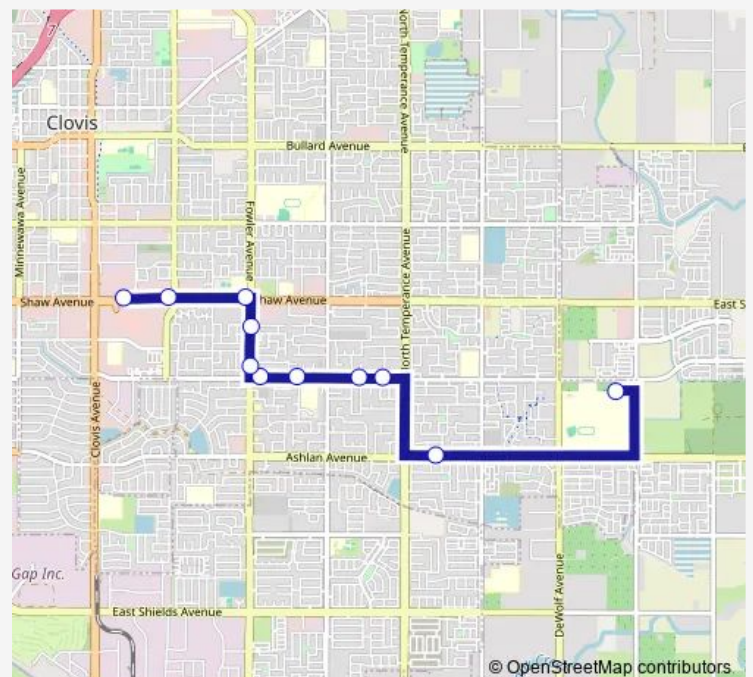

Gettysburg Ave & Temperance Ave

Gettysburg Ave & Joshua Ave

Gettysburg Ave & Burl Ave Westbound

Gettysburg Ave & Whittier Ave

Fowler Ave & Gettysburg Ave

Fowler Ave & Fairmont Ave

Shaw Ave & Fowler Ave Westbound

Shaw Ave & Sierra Vista Parkway Westbound

NW Shaw - Cole

Route schedule

Clovis East High School — NW Shaw - Cole

Monday 15:30

Tuesday 15:30

Wednesday 15:30

Thursday 15:30

Friday 15:30

Saturday —

Sunday —

Route info

Direction: Clovis East High School

Stops: 11

Trip Duration: 0 hour 23 min

Route 70

Direction

Sierra Vista Mall-Shaw Ave & Cole Eastbound — Clovis East High School

15 stops

[Open route schedule](#)

Sierra Vista Mall-Shaw Ave & Cole Eastbound

Shaw Ave & Sierra Vista Parkway Eastbound

Shaw Ave & Stanford Ave