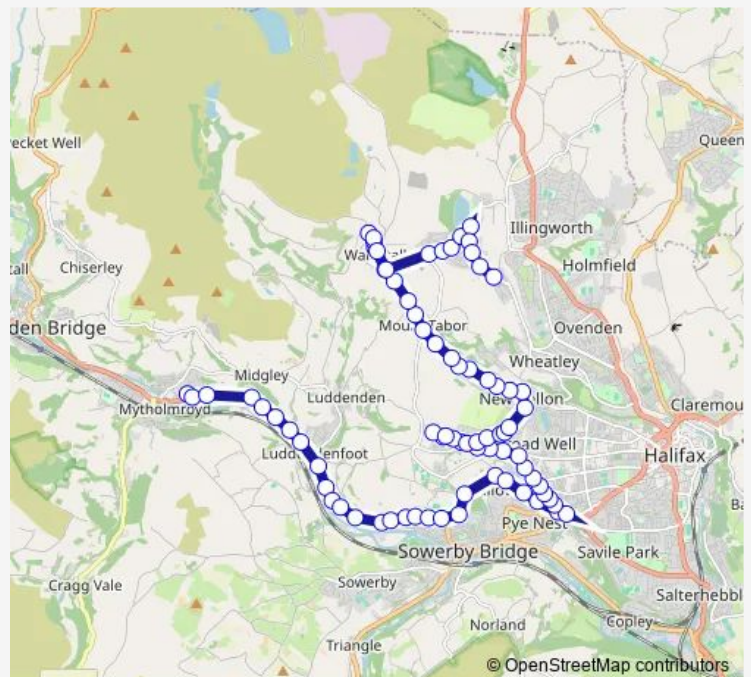

Thursday 15:00

Friday 14:24

Saturday —

Sunday —

Route info

Direction: Calder High School

Stops: 77

Trip Duration: 0 hour 40 min

Monday 07:05

Tuesday 07:05

Wednesday 07:05

Thursday 07:05

Friday 07:05

Saturday —

Sunday —

Route info

Direction: Mixenden Court

Stops: 77

Trip Duration: 1 hour 0 min

Silverwood Avenue

Moor End Gardens

Ryecroft Lane

Sandbeds Rd Holmes Terrace

Highroad Well Lane Harewood Ave