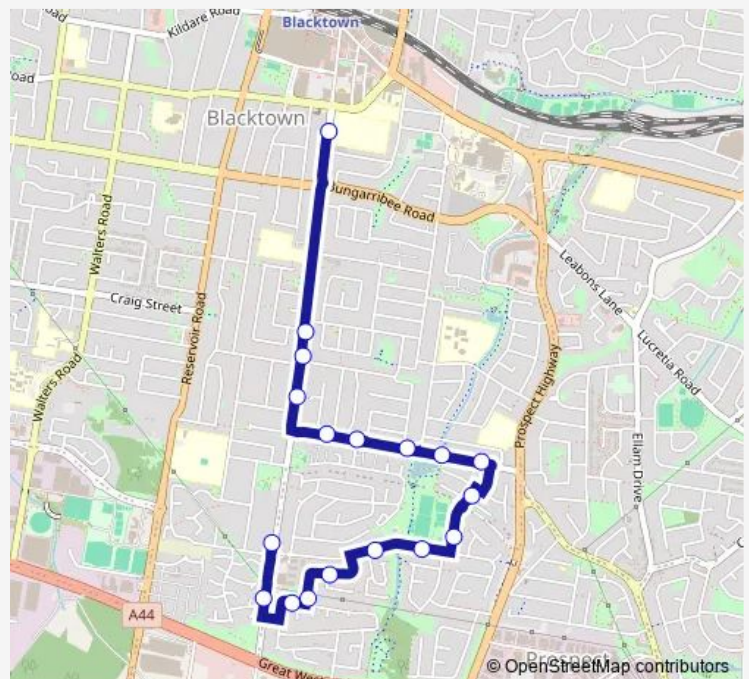

School Bus 6594 Patrician Brothers College to Flushcombe Rd after Clare St

[Go to website](#)

Direction

Patrician Brothers College, Flushcombe Rd — Flushcombe Rd After Clare St

18 stops

[Open route schedule](#)

Lancelot St After Pendant Av

Lancelot St Opp Erith St

Dinton St At Foss St

Dinton St Before Myrtle St

Myrtle St After Norman St

Myrtle St Before Oaktree Gr

Rydal St At Roath Pl

Rydal St At Ollier Cres

Ollier Cr At Slade Pl

Flushcombe Rd After Azalea St

Flushcombe Rd After Clare St

Route schedule

Patrician Brothers College, Flushcombe Rd — Flushcombe Rd After Clare St

| | |
|-----------|-------|
| Monday | 15:01 |
| Tuesday | 15:01 |
| Wednesday | 15:01 |
| Thursday | 15:01 |
| Friday | 15:01 |
| Saturday | — |
| Sunday | — |

Route info

Direction: Patrician Brothers College, Flushcombe Rd

Stops: 18

Trip Duration: 0 hour 14 min

6594 — Patrician Brothers College to Flushcombe Rd after Clare St

6594 School Bus time schedules and route maps are available in an offline PDF at busmaps.com. Use the busmaps.com website to see live bus times, train schedule or subway schedule, and step-by-step directions for all public transit in Parramatta