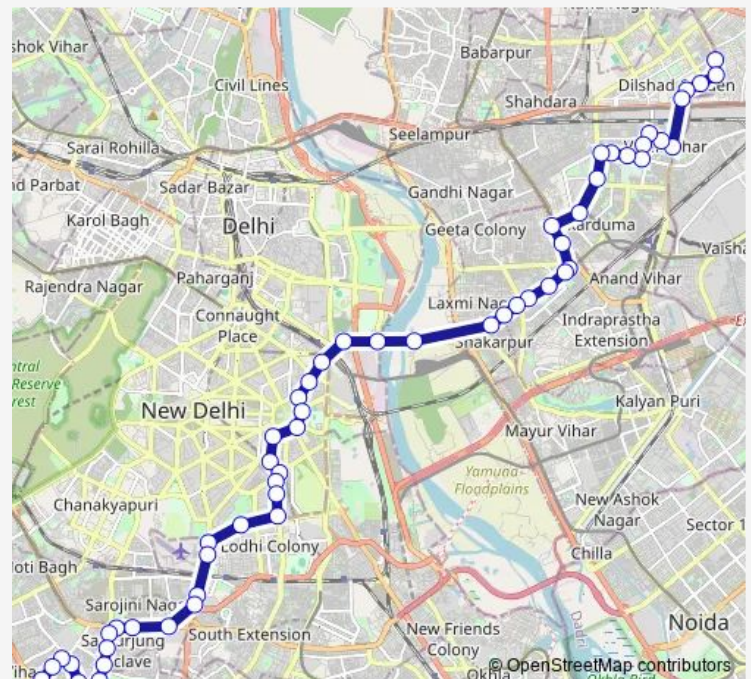

New Rajdhani Enclave

Swasthya Vihar

Nirman Vihar

Route schedule

New Seema Puri Depot Cluster — Munirka Village (T)

Monday 05:30-18:30

Tuesday 05:30-18:30

Wednesday 05:30-18:30

Thursday 05:30-18:30

Friday 05:30-18:30

Saturday 05:30-18:30

Sunday 05:30-18:30

Route info

Direction: New Seema Puri Depot Cluster

Stops: 55

Trip Duration: 1 hour 45 min