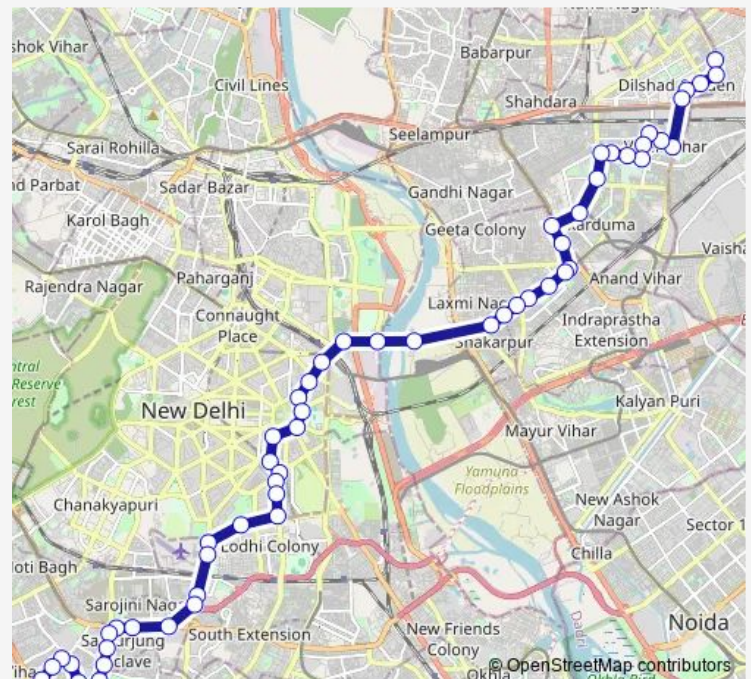

New Rajdhani Enclave

Swasthya Vihar

Nirman Vihar

Route schedule

New Seema Puri Depot Cluster — Munirka Village (T)

Monday 05:30-18:30

Tuesday 05:30-18:30

Wednesday 05:30-18:30

Thursday 05:30-18:30

Friday 05:30-18:30

Saturday 05:30-18:30

Sunday 05:30-18:30

Route info

Direction: New Seema Puri Depot Cluster

Stops: 55

Trip Duration: 1 hour 45 min