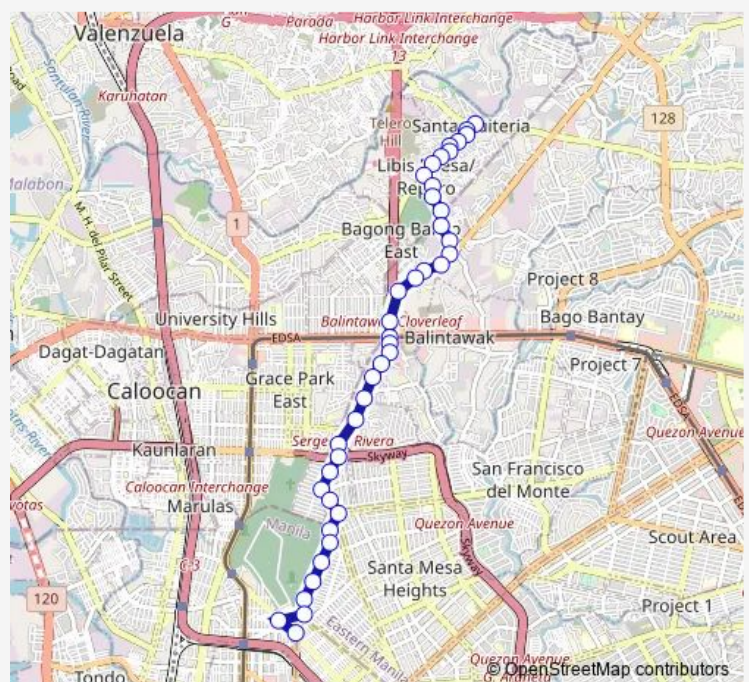

General Hospital, Baesa Road, Quirino Highway, Quezon City

Baesa Road / Reparó Road Intersection, Quirino Highway, Quezon City

Baesa Road, Quirino Highway, Quezon City

Baesa Road, Quirino Highway, Quezon City

Baesa Road, Quirino Highway, Quezon City

Baesa Road / Faith Intersection, Quirino Highway, Quezon City

Baesa Road, Quirino Highway, Quezon City

Quirino Highway / 127 Interior Intersection, Quezon City

Quirino Highway / Francisco Intersection, Quezon City

### Route schedule

St Francis of Assisi Parish Church, Roxas, Quirino Highway, Quezon City — Dimasalang / Aurora Boulevard Intersection, Quezon City

Monday	00:00
Tuesday	00:00
Wednesday	00:00
Thursday	00:00
Friday	00:00
Saturday	00:00
Sunday	00:00

### Route info

Direction: St Francis of Assisi Parish Church, Roxas, Quirino Highway, Quezon City

Stops: 41

Trip Duration: 0 hour 38 min

Blumentritt - Puc

Quirino Highway near Maximina Intersection, Quezon City