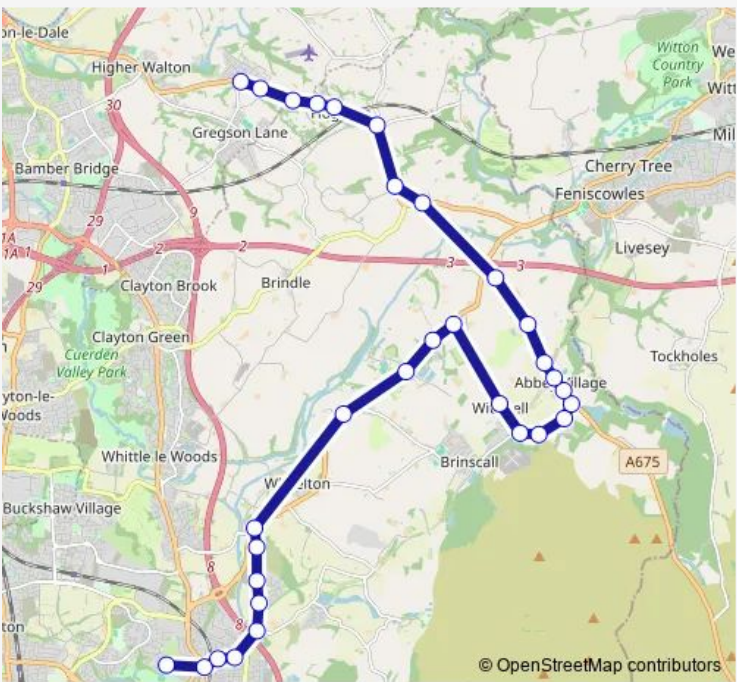

Bus 796 Hoghton OLD OAK - Chorley ST Michaels CEHS

[Go to website](#)

Direction
 Old Oak — St Michaels CEHS
 31 stops
[Open route schedule](#)

- Old Oak
- Bells Lane
- Park View
- Post Office
- Station Road
- Boars Head
- Dover Lane
- Royal Oak
- Bolton Road
- Alghero
- Stanworth Terrace
- East View Terrace
- Primary School
- Hare and Hounds
- Prospect Terrace
- Post Office
- Bury Lane
- Ollerton Hall
- Road End
- Blackburn Road
- Fishwick Lane

Route schedule
 Old Oak — St Michaels CEHS

Monday	07:55
Tuesday	07:55
Wednesday	07:55
Thursday	07:55
Friday	07:55
Saturday	—
Sunday	—

Route info
 Direction: Old Oak
 Stops: 31
 Trip Duration: 0 hour 48 min

796 — Hoghton OLD OAK - Chorley ST Michaels CEHS **BusMaps**

Blackburn Road

Gorse Close

Guildford Avenue

Merton Grove

Motorway Bridge

Morris Road

Beaconsfield Terrace

Sunday —

Route info

Direction: St Michaels CEHS

Stops: 31

Trip Duration: 0 hour 35 min

Boars Head

Station Road

Post Office