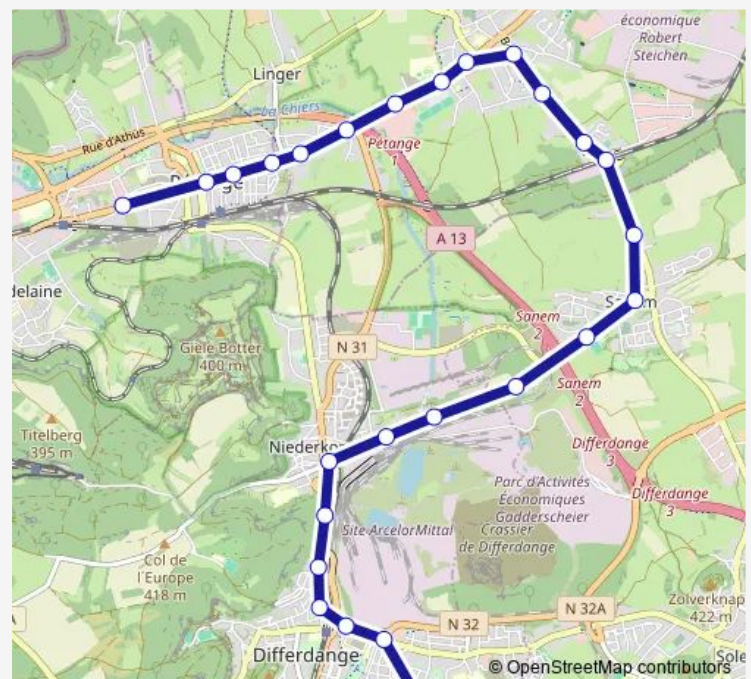

Direction

LMA, annexe Jenker — Pétange, Cactus

26 stops

[Open route schedule](#)

LMA, annexe Jenker

Differdange, Fousbann rue Emile Mark

Differdange, Arbed

Differdange, Parc Gerlach

Differdange, Al Gare

Differdange, Honsbësch

Nieder Korn, Schoul

Nieder Korn, Suessemerwee

Nieder Korn, Ale Stadion

Sanem, Niederkuererstrooss

Sanem, Cité Tornaco

Sanem, Kierch

Sanem, Op Lohr

Bascharage, Gare Quai 1

Bascharage, Op Krattert

Bascharage, Pierre Clement

Bascharage, Boeltgen

Bascharage, Arcades

Bascharage, Treff/Op Acker

Bascharage, Sicon

Bascharage, R.P. André Siebenbour

Route schedule

LMA, annexe Jenker — Pétange, Cactus

Monday	14:50
Tuesday	14:50
Wednesday	14:50
Thursday	14:50
Friday	14:50
Saturday	—
Sunday	—

Route info

Direction: LMA, annexe Jenker

Stops: 26

Trip Duration: 0 hour 31 min