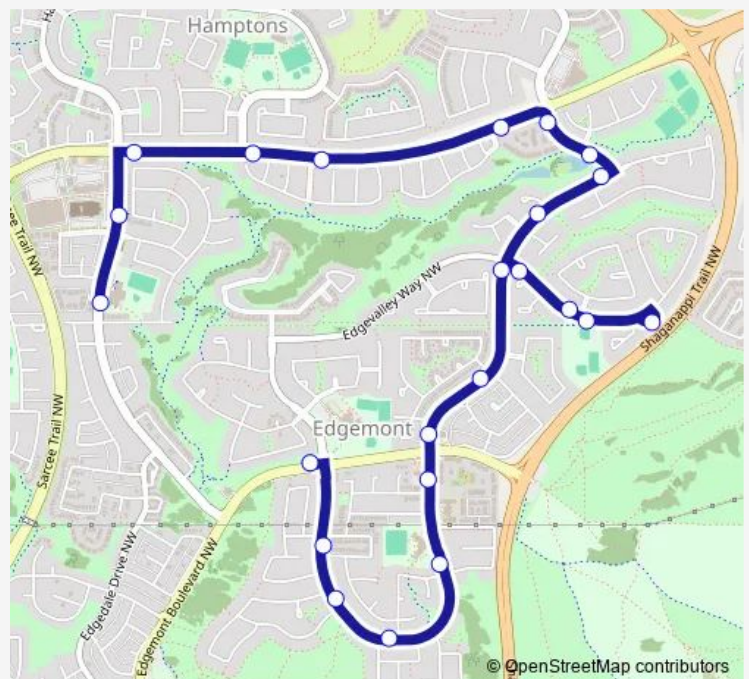

WB Edgebrook DR @ Edgebrook BV Nw

WB Edgebrook DR @ Edgebrook LD Nw

EB Edgebrook RI @ Edgebrook DR Nw

EB Edgebrook RI @ Edgebrook CI Nw

Edgebrook RI NW Terminal

WB Edgebrook RI @ Edgebrook CI Nw

SB Edgebrook RI @ Edgevalley WY Nw

WB Edgebrook DR @ Edgebrook RD Nw

SB Edgebrook DR @ Edgebank CI Nw

SB Edenwold DR @ Edgemont BV Nw

SB Edenwold DR @ Edcath RI Nw

WB Edenwold DR @ Edcath RI Nw

NB Edenwold DR @ Edenstone RD Nw

Route schedule

NB Edgepark BV @ Edgepark RI Nw — WB Edgemont BV @ Edgevalley DR Nw

Monday 15:40

Tuesday 15:40

Wednesday 15:40

Thursday 15:40

Friday 13:20

Saturday —

Sunday —

Route info

Direction: NB Edgepark BV @ Edgepark RI Nw

Stops: 23

Trip Duration: 0 hour 18 min

796 — Tom Baines/Edgemont

NB Edenvold DR @ Edforth CR Nw

WB Edgemont BV @ Edgevalley DR Nw

Direction