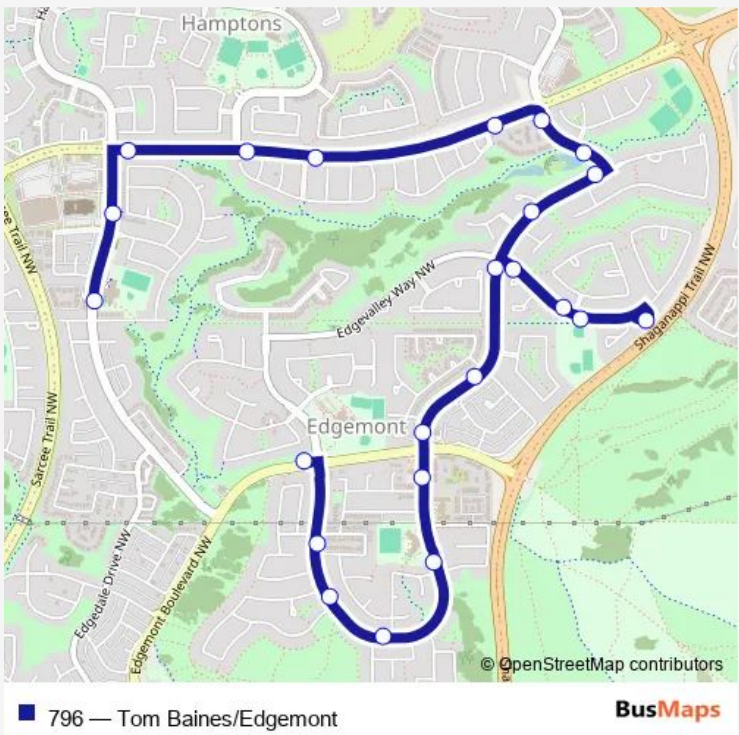

Bus 796 Tom Baines/Edgemont

[Go to website](#)

Direction
 NB Edgepark BV @ Edgepark RI Nw — WB Edgemont BV @ Edgevalley DR Nw
 23 stops
[Open route schedule](#)

- NB Edgepark BV @ Edgepark RI Nw
- NB Edgepark BV @ Edgepark DR Nw
- EB Country Hills BV @ Edgepark BV Nw
- EB Country Hills BV @ Hamptons BV Nw
- EB Country Hills BV @ Edgeridge GA Nw
- EB Country Hills BV @ Edgeridge PA Nw
- SB Edgebrook BV @ Country Hills BV Nw
- EB Edgebrook BV @ Edgeridge VW Nw
- WB Edgebrook DR @ Edgebrook BV Nw
- WB Edgebrook DR @ Edgebrook LD Nw
- EB Edgebrook RI @ Edgebrook DR Nw
- EB Edgebrook RI @ Edgebrook CI Nw
- Edgebrook RI NW Terminal
- WB Edgebrook RI @ Edgebrook CI Nw
- SB Edgebrook RI @ Edgevalley WY Nw
- WB Edgebrook DR @ Edgebrook RD Nw
- SB Edgebrook DR @ Edgebank CI Nw
- SB Edenwold DR @ Edgemont BV Nw
- SB Edenwold DR @ Edcath RI Nw
- WB Edenwold DR @ Edcath RI Nw
- NB Edenwold DR @ Edenstone RD Nw

Route schedule
 NB Edgepark BV @ Edgepark RI Nw — WB Edgemont BV @ Edgevalley DR Nw

Monday	15:40
Tuesday	15:40
Wednesday	15:40
Thursday	15:40
Friday	13:20
Saturday	—
Sunday	—

Route info
 Direction: NB Edgepark BV @ Edgepark RI Nw
 Stops: 23
 Trip Duration: 0 hour 18 min

NB Edenvold DR @ Edforth CR Nw

WB Edgemont BV @ Edgevalley DR Nw

Direction

Edgebrook RI NW Terminal — NB Edgepark BV @ Edgepark RI Nw

19 stops

[Open route schedule](#)

Edgebrook RI NW Terminal

WB Edgebrook RI @ Edgebrook CI Nw

Thursday 08:21

Friday 08:21

Saturday —

Sunday —

Route info

Direction: Edgebrook RI NW Terminal

Stops: 19

Trip Duration: 0 hour 19 min