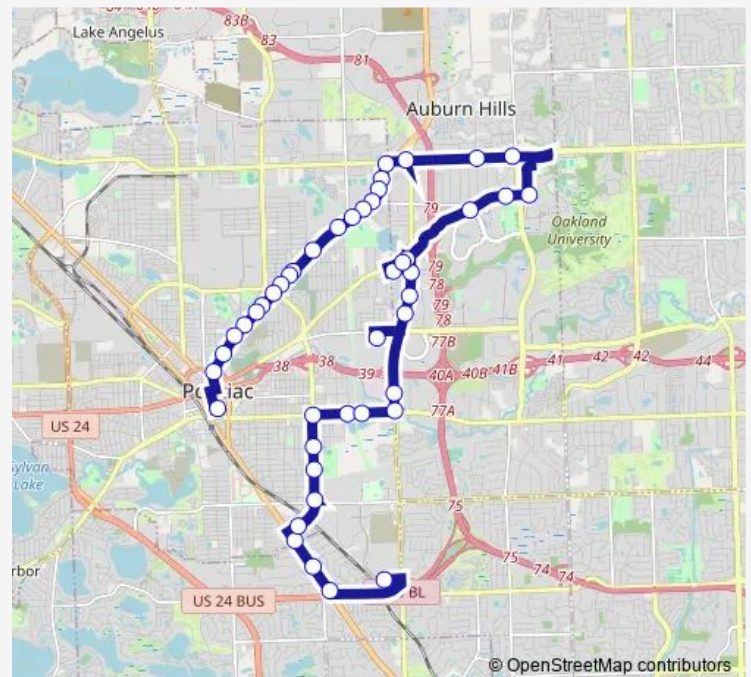

Oakland University West Campus

University & Opdyke Eb

University & Cross Creek Pkwy Eb

Route schedule

Centerpoint Pkwy + Marriott — Phoenix Center

Monday 05:52-20:54

Tuesday 05:52-20:54

Wednesday 05:52-20:54

Thursday 05:52-20:54

Friday 05:52-20:54

Saturday —

Sunday —

Route info

Direction: Centerpoint Pkwy + Marriott

Stops: 45

Trip Duration: 0 hour 46 min

796 — Pontiac-Perry-Opdyke

University & Seyburn Eb

Oakland University

Walton & Squirrel

Walton & Dexter Nearside

Walton + Opdyke

Perry + Walton

Perry + JOB Links

Phoenix Center

Direction

Phoenix Center — Centerpoint Pkwy + Marriott

47 stops

[Open route schedule](#)

Phoenix Center

S Perry + E Pike

Perry + University