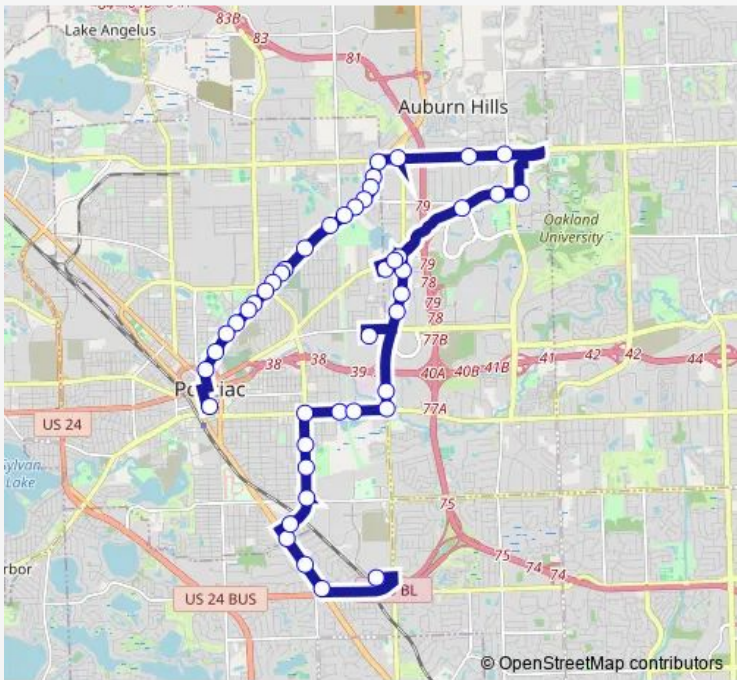

Bus 796 Pontiac-Perry-Opdyke

[Go to website](#)

Direction
 Centerpoint Pkwy + Marriott — Phoenix Center
 45 stops
[Open route schedule](#)

- Centerpoint Pkwy + Marriott
- Woodward + Square Lake Rd
- Woodward + E Berkshire
- Woodward + Charles Lane
- MLK & Charles LN Nb
- MLK & South Blvd Nb
- Salvation Army Nb
- MLK & Osmun Nb
- MLK & Auburn Eb
- Auburn & Midland Eb
- Auburn & Silverdome Industrial Park Eb
- Opdyke & Auburn Nb
- Opdyke & Legend Valve Nb
- Amazon Pontiac Sb
- Opdyke + Featherstone
- Opdyke + Centre Rd
- Opdyke + Doris Rd
- University & Opdyke Wb
- Oakland University West Campus
- University & Opdyke Eb
- University & Cross Creek Pkwy Eb

Route schedule
 Centerpoint Pkwy + Marriott — Phoenix Center

Monday	05:52-20:54
Tuesday	05:52-20:54
Wednesday	05:52-20:54
Thursday	05:52-20:54
Friday	05:52-20:54
Saturday	—
Sunday	—

Route info
 Direction: Centerpoint Pkwy + Marriott
 Stops: 45
 Trip Duration: 0 hour 46 min

Phoenix Center

Direction

Phoenix Center — Centerpoint Pkwy + Marriott

47 stops

[Open route schedule](#)

Phoenix Center

S Perry + E Pike

Perry + University

Monday 05:55-19:50

Tuesday 05:55-19:50

Wednesday 05:55-19:50

Thursday 05:55-19:50

Friday 05:55-19:50

Saturday —

Sunday —

Route info