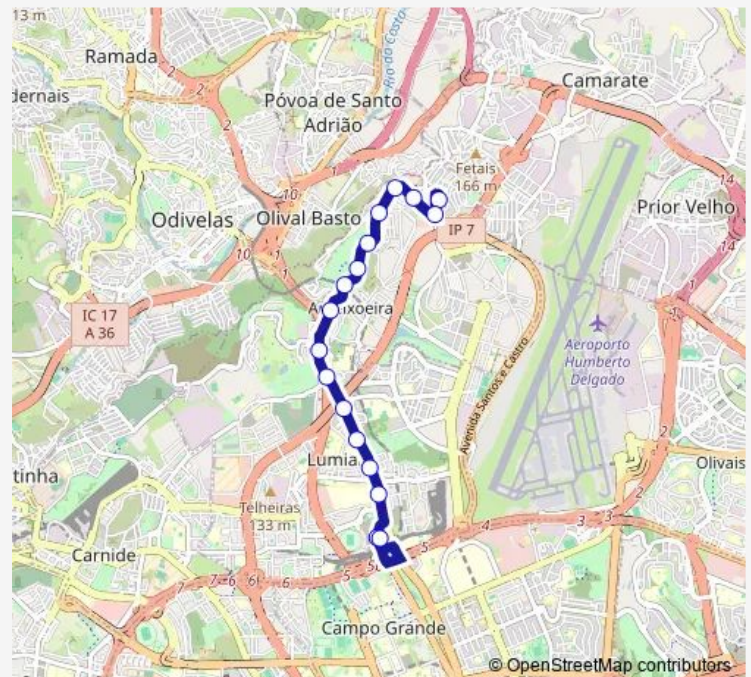

Av. Rainha D. Leonor

Qta. Conchas

Lumiar

Lumiar - Av. Padre Cruz

Cç. Carriche / Estr. Militar

Estr. Desvio / R. Prof. J. Pinto Correia

Qta. Moleirinha

Torrinha

Wednesday 00:08-23:50

Thursday 00:08-23:46

Friday 00:08-23:46

Saturday 00:30-23:50

Sunday 00:30-23:50

Route info

Direction: Campo Grande (Metro)

Stops: 14

Trip Duration: 0 hour 22 min

796 — Galinheiras - Campo Grande (Metro)

Direction

Galinheiras — Campo Grande (Metro)

17 stops

[Open route schedule](#)

Galinheiras

Estr. Forte (Escola)

Route info

Direction: Galinheiras

Stops: 17

Trip Duration: 0 hour 20 min

796 Bus time schedules and route maps are available in an offline PDF at busmaps.com. Use the busmaps.com website to see live bus times, train schedule or subway schedule, and step-by-step directions for all public transit in Lisbon