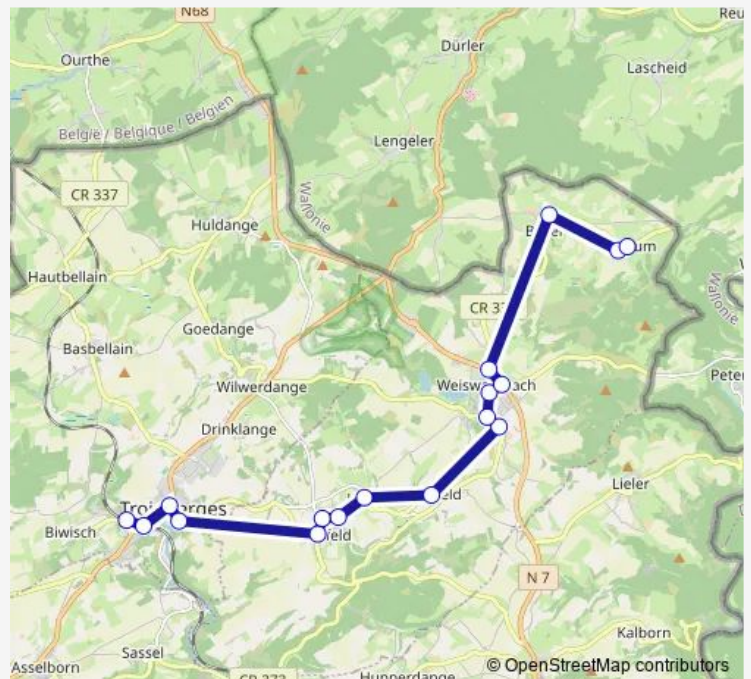

### Route schedule

Leithum, Bei der Kirich — Troisvierges, Gare routière

Monday 06:31

Tuesday 06:31

Wednesday 06:31

Thursday 06:31

Friday 06:31

Saturday —

### Route info

Direction: Leithum, Bei der Kirich

Stops: 17

Trip Duration: 0 hour 25 min

**K38**

**BusMaps**

## Route schedule

Troisvierges, Gare routière — Leithum, Bei der Kirich

Monday 14:59-16:59

Tuesday 14:59

Wednesday 14:59-16:59

Thursday 14:59

Friday 14:59-16:59

Saturday —

## Route info

Direction: Troisvierges, Gare routière

Stops: 17

Trip Duration: 0 hour 25 min

K38 Bus time schedules and route maps are available in an offline PDF at [busmaps.com](https://busmaps.com). Use the [busmaps.com](https://busmaps.com) website to see live bus times, train schedule or subway schedule, and step-by-step directions for all public transit in Weiswampach