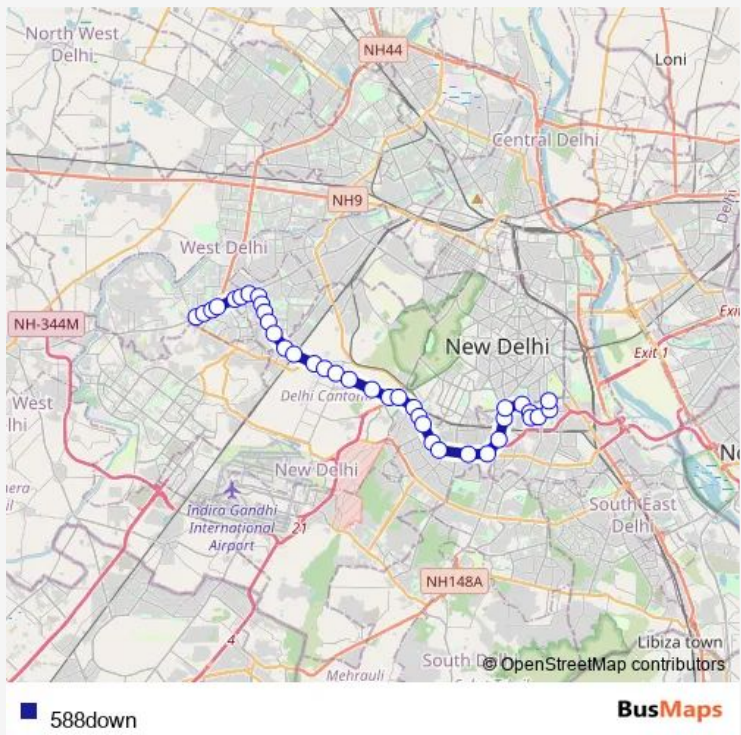

Bus 588down

[Go to website](#)

Direction
 Uttam Nagar — Sunehari Pulla Depot / Jawahar Lal Nehru Stadium Terminal
 37 stops
[Open route schedule](#)

- Uttam Nagar
- Vikas Puri Crossing
- Dholi Piao
- Janak Puri District Centre
- Janakpuri East Nangli Zalib
- Check Post Janak Puri
- Tilak Nagar Crossing
- Tilak Nagar Jail Road
- Fateh Nagar
- G Block Hari Nagar
- Hari Nagar Depot
- Tihar Jail
- Lajwanti Garden (Carriappa Marg)
- Janak Setu
- Supply Depot
- Kirbi Place
- Thimiyam Park
- S O Flats Carriappa Marg/Carriappa Vihar
- R R Line
- Golf Club
- Dhaura Kuan

Route info
 Direction: Uttam Nagar
 Stops: 37
 Trip Duration: 1 hour 28 min

Satya Niketan

Gurudwara Moti Bagh

South Moti Bagh (Ring Road)

Aradhana Enclave

RK Puram Sec 13

Nauroji Nagar

SJ Hospital