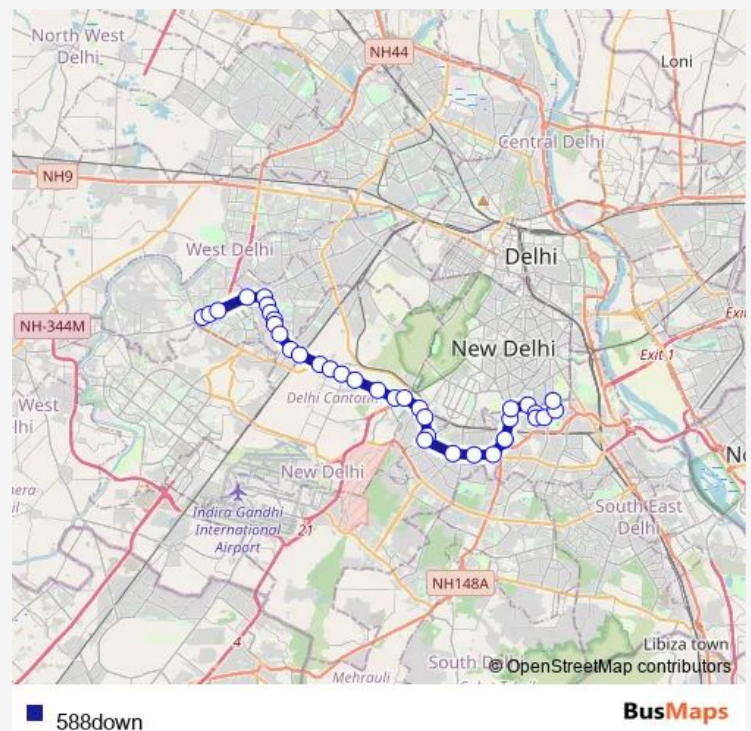

Thursday 00:05-19:25

Friday 00:05-19:25

Saturday 00:05-19:25

Sunday 00:05-19:25

Route info

Direction: Uttam Nagar Terminal

Stops: 36

Trip Duration: 1 hour 29 min