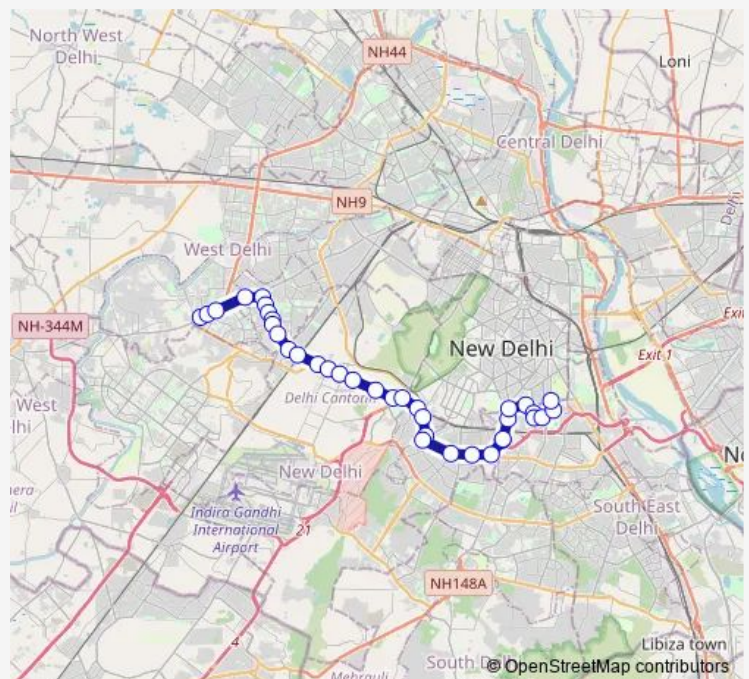

Thursday 00:05-19:25

Friday 00:05-19:25

Saturday 00:05-19:25

Sunday 00:05-19:25

Route info

Direction: Uttam Nagar Terminal

Stops: 36

Trip Duration: 1 hour 29 min