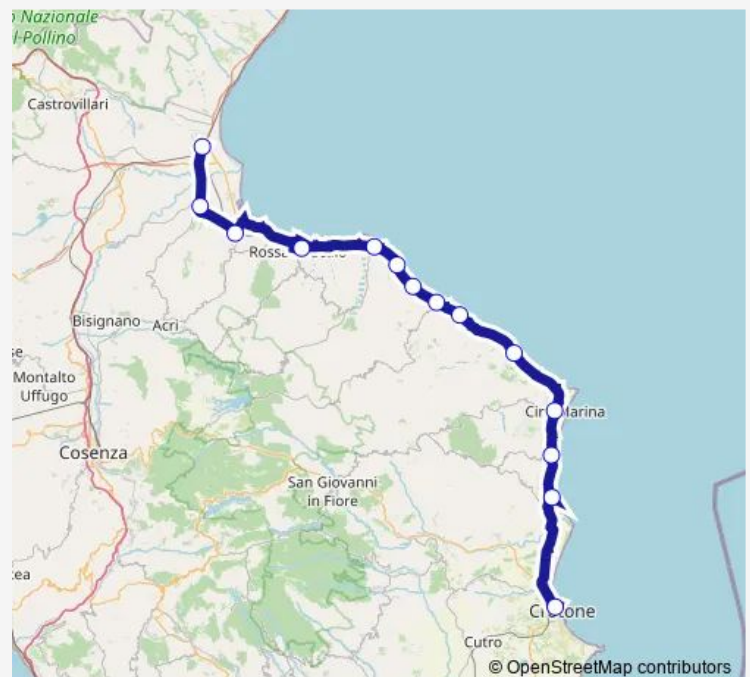

### Direction

Crotone — Sibari

14 stops

[Open route schedule](#)

Crotone

Strongoli Marina

Torre Melissa

Cirò Marina (SP 7 adiacente Eurospin)

### Route schedule

Crotone — Sibari

Monday 02:00-05:50

Tuesday 02:00

Wednesday 02:00

Thursday 02:00-05:50

Friday 02:00-05:50

Saturday 02:00-05:50

### Route info

Direction: Crotone

Stops: 14

Trip Duration: 2 hour 40 min

FlixBus A1586 — Crotone - Sibari

Mirto Crosia

Calopezzati

Pietrapaola

Mandatoriccio

Cariati

Torretta Crucoli

Cirò Marina (SP 7 adiacente Eurospin)

Torre Melissa