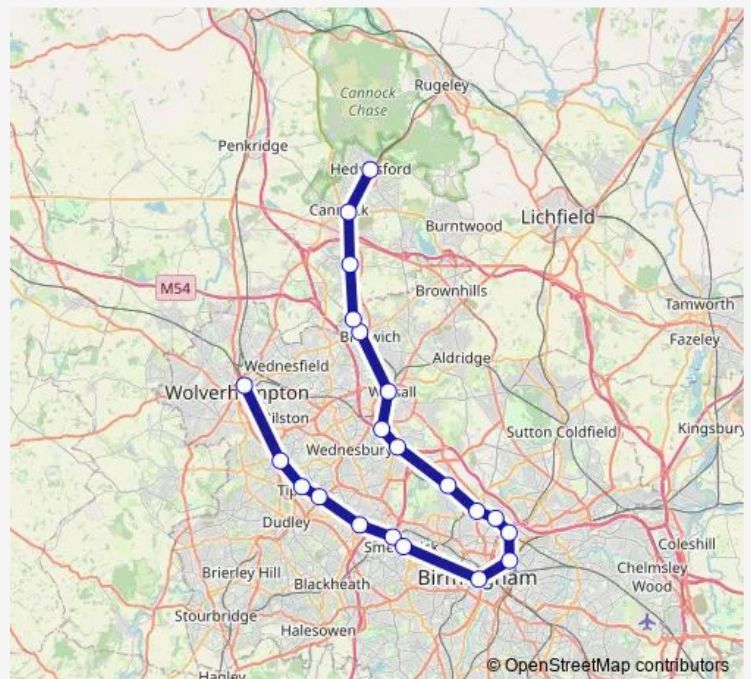

Tipton

Dudley Port

Sandwell & Dudley

Smethwick Galton Bridge

Smethwick Rolfe Street

Birmingham New Street

Duddeston

Aston

Witton (West Midlands)

Perry Barr

Hamstead (Birmingham)

Tame Bridge Parkway

Bescot Stadium

Walsall

Bloxwich

Bloxwich North

Landywood

Cannock

Hednesford

Route schedule

Wolverhampton — Hednesford

Monday	—
Tuesday	—
Wednesday	—
Thursday	—
Friday	—
Saturday	22:50
Sunday	—

Route info

Direction: Wolverhampton

Stops: 21

Trip Duration: 1 hour 16 min

■ Lm:Wvh->Hnf — LM train service from WVH to Hnf

Lm:Wvh->Hnf Rail time schedules and route maps are available in an offline PDF at busmaps.com. Use the busmaps.com website to see live bus times, train schedule or subway schedule, and step-by-step directions for all public transit in Birmingham