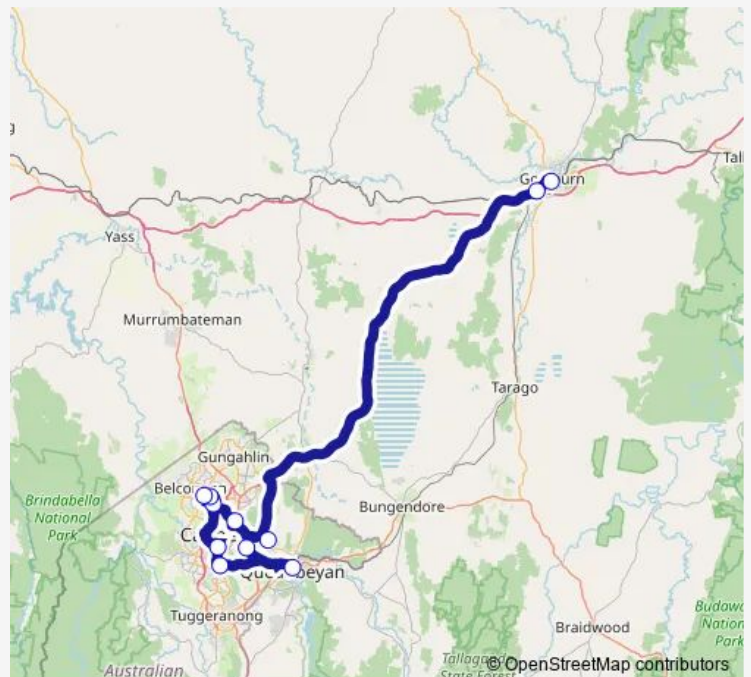

Regional Coach Service 783 Goulburn to Canberra

[Go to website](#)

Direction

Goulburn Station, Coach Stop — Canberra Station, Coach Stop

11 stops

[Open route schedule](#)

- Goulburn Station, Coach Stop
- Goulburn Big Merino, Lockyer St
- Canberra Airport, Terminal Av
- Alinga St After Marcus Clarke St
- Haydon Dr Opp North Canberra Hospital
- Bimbimbie St Before Corinda St
- Belconnen Interchange, Platform 1
- John James Hospital, Strickland Cr
- Canberra Hospital, Yamba Dr
- Queanbeyan Interchange, Stand 4
- Canberra Station, Coach Stop

Route schedule

Goulburn Station, Coach Stop — Canberra Station, Coach Stop

Monday	06:30
Tuesday	06:30
Wednesday	06:30
Thursday	06:30
Friday	06:30
Saturday	—
Sunday	—

Route info

Direction: Goulburn Station, Coach Stop

Stops: 11

Trip Duration: 3 hour 10 min

783 — Goulburn to Canberra

783 Regional Coach Service time schedules and route maps are available in an offline PDF at busmaps.com. Use the busmaps.com website to see live bus times, train schedule or subway schedule, and step-by-step directions for all public transit in Canberra

The schedule is provided in the local timezone. Times with "(+1)" indicate departures on the next day.

PDF file created on 2025-01-16

2024 BusMaps.com - All Rights Reserved