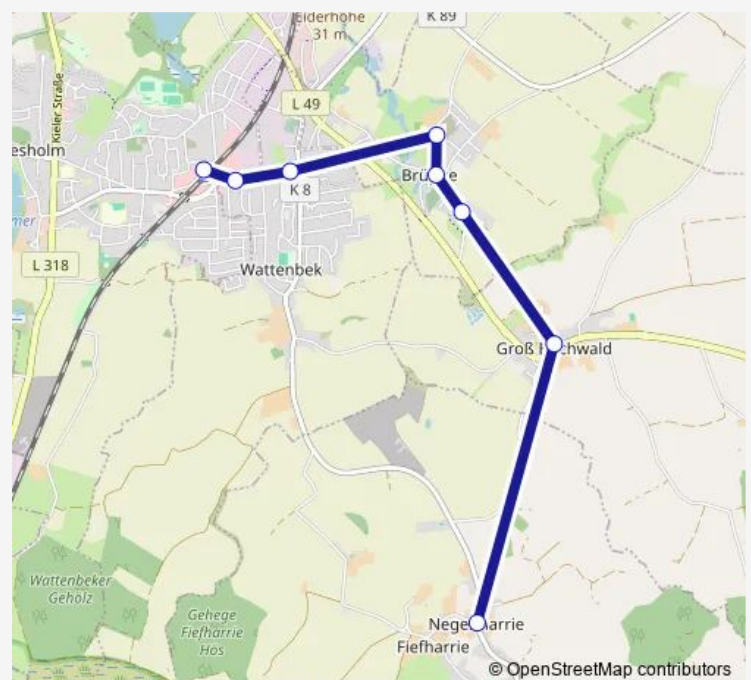

Brügge, Birkenweg, Mast 1o

Brügge, Kirche, Mast 1o

Brügge, Grundschule, Mast 2r

Wattenbek, Reesdorfer Weg, Mast 1o

Bordesholm, Adolf-Schroedter-Straße, Mast 2o

Bordesholm, Bahnhof, Mast 1o

Route schedule

Negenharrie, Ortsmitte, Mast 2r — Bordesholm, Bahnhof, Mast 1o

Monday 05:59

Tuesday 05:59

Wednesday 05:59

Thursday 05:59

Friday —

Saturday 05:59

Sunday 05:59

Route info

Direction: Negenharrie, Ortsmitte, Mast 2r

Stops: 8

Trip Duration: 0 hour 19 min

Direction

Einfeld, Gymnasium, Mast 1=6r — Bordesholm, Bahnhof, Mast 1o

9 stops

[Open route schedule](#)

Einfeld, Gymnasium, Mast 1=6r

Thursday 07:52

Friday —

Saturday 07:52

Sunday 07:52

Route info

Direction: Neumünster, Einfeld Straße, Mast 1r

Stops: 15

Trip Duration: 0 hour 25 min