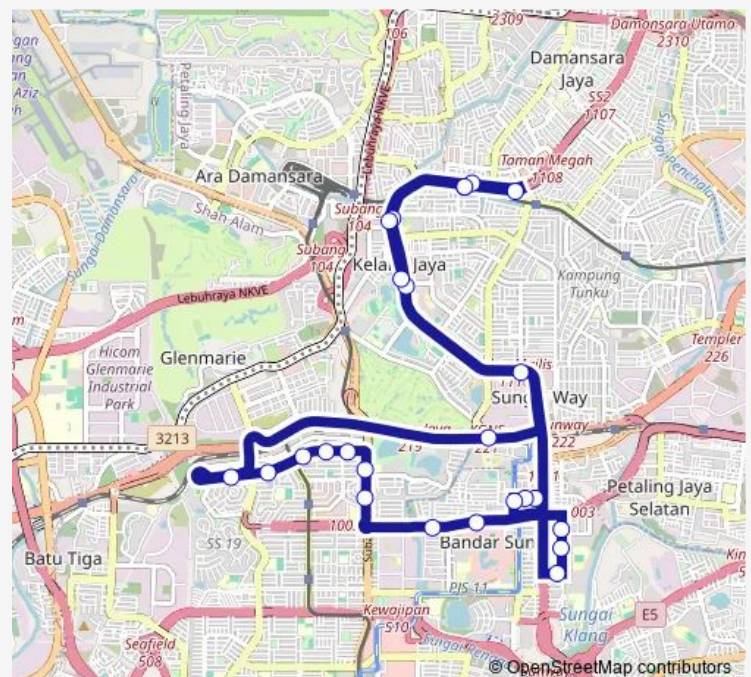

Thursday 06:00-19:30

Friday 06:00-19:30

Saturday 06:00-18:30

Sunday 06:00-18:30

Route info

Direction: Pj585 LRT Kelana Jaya

Stops: 25

Trip Duration: 0 hour 20 min

783 — Stesen LRT Kelana Jaya ~ Subang Parade

Pj602 Kjmc

Pj603 LRT Kelana Jaya

Pj162 Taman Megah

Pj585 LRT Kelana Jaya

783 Bus time schedules and route maps are available in an offline PDF at busmaps.com. Use the busmaps.com website to see live bus times, train schedule or subway schedule, and step-by-step directions for all public transit in Petaling Jaya