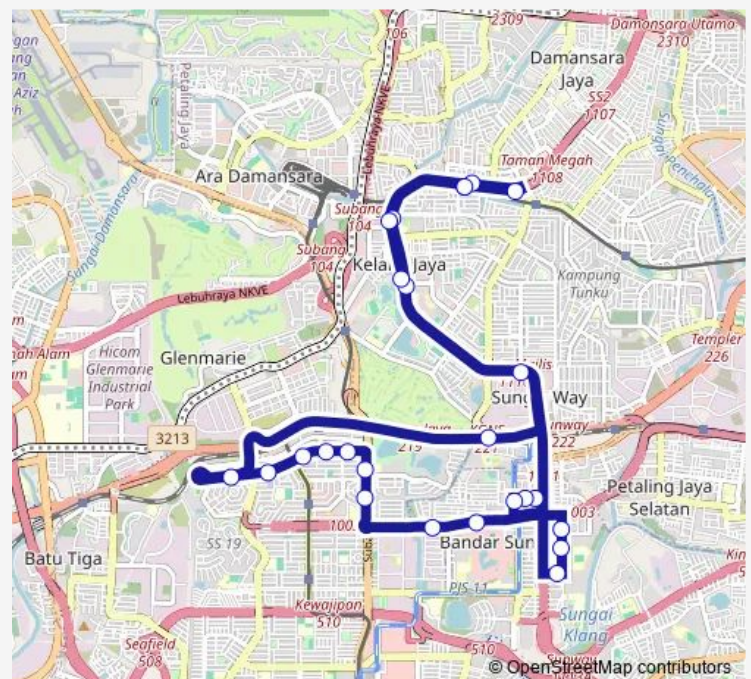

Thursday 06:00-19:30

Friday 06:00-19:30

Saturday 06:00-18:30

Sunday 06:00-18:30

Route info

Direction: Pj585 LRT Kelana Jaya

Stops: 25

Trip Duration: 0 hour 20 min

783 — Stesen LRT Kelana Jaya ~ Subang Parade

Pj602 Kjmc

Pj603 LRT Kelana Jaya

Pj162 Taman Megah

Pj585 LRT Kelana Jaya

783 Bus time schedules and route maps are available in an offline PDF at busmaps.com. Use the busmaps.com website to see live bus times, train schedule or subway schedule, and step-by-step directions for all public transit in Petaling Jaya