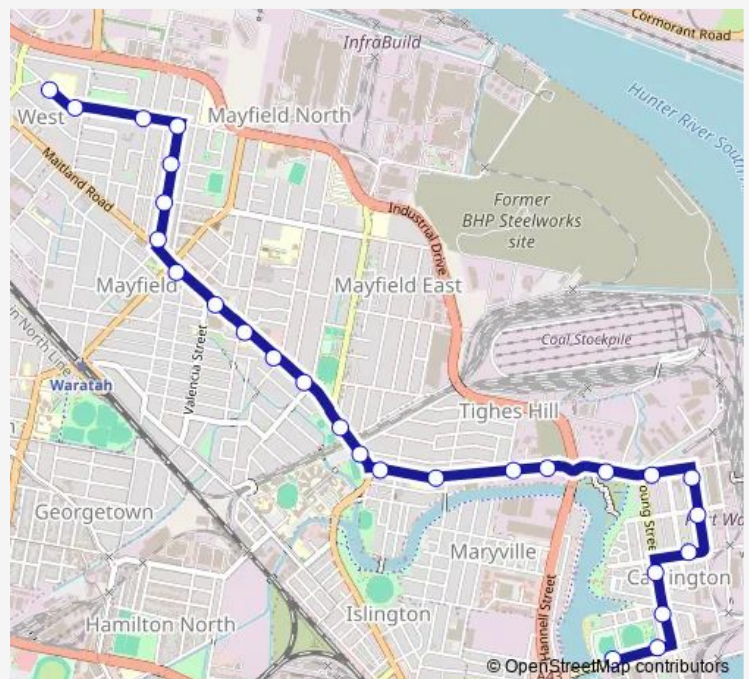

Elizabeth St Opp Port Waratah Dr

Elizabeth St After Hannell St

Elizabeth St Opp Kings Rd

Tighes Hill Public School, Elizabeth St

Elizabeth St Before Maitland Rd

Maitland Rd After Elizabeth St

Maitland Rd Opp Tarin St

Maitland Rd At Silsoe St

Maitland Rd At Corona St

Maitland Rd Opp Church St

Maitland Rd Before Valencia St

Maitland Rd Before Hanbury St

Route schedule

Pat Jordan Oval, Cowper St — Gregson Av Opp Mayfield West Public School

Monday	08:38
Tuesday	08:38
Wednesday	08:38
Thursday	08:38
Friday	08:38
Saturday	—
Sunday	—

Route info

Direction: Pat Jordan Oval, Cowper St

Stops: 27

Trip Duration: 0 hour 14 min

783 — Mayfield West Public School to Cowper and Fitzroy Sts, Carrington

Barton St At Maitland Rd

Barton St At Crebert St

Barton St At Charles St

Barton St At Bull St

Bull St At Woodstock St

Gregson Av After Tourle St

Gregson Av Opp Mayfield West Public School

Direction