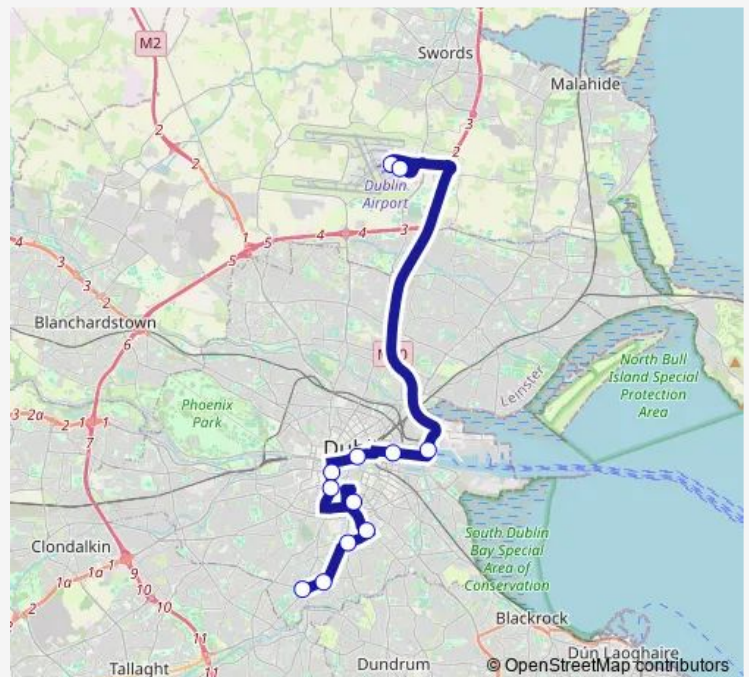

Terenure Road East

Terenure Road West

Route schedule

Dublin Airport Terminal 1 Zone 1 — Terenure Road West

Monday 00:15-23:15

Tuesday 00:15-23:15

Wednesday 00:15-23:15

Thursday 00:15-23:15

Friday 00:15-23:15

Saturday 00:15-23:15

Sunday 00:15-23:15

Route info

Direction: Dublin Airport Terminal 1 Zone 1

Stops: 12

Trip Duration: 1 hour 10 min

783 — Dublin Airport - Terenure

Direction

Terenure Library — Dublin Airport Terminal 1 Zone 1

12 stops

[Open route schedule](#)

Terenure Library

Brighton Road

Castlewood Avenue

Ranelagh Luas

Harcourt Luas

Kevin Street

Winetavern Street

Custom House Quay

Beckett Bridge

Br an Phoirt Thoir

Dublin Airport Terminal 2 Zone 21

Dublin Airport Terminal 1 Zone 1