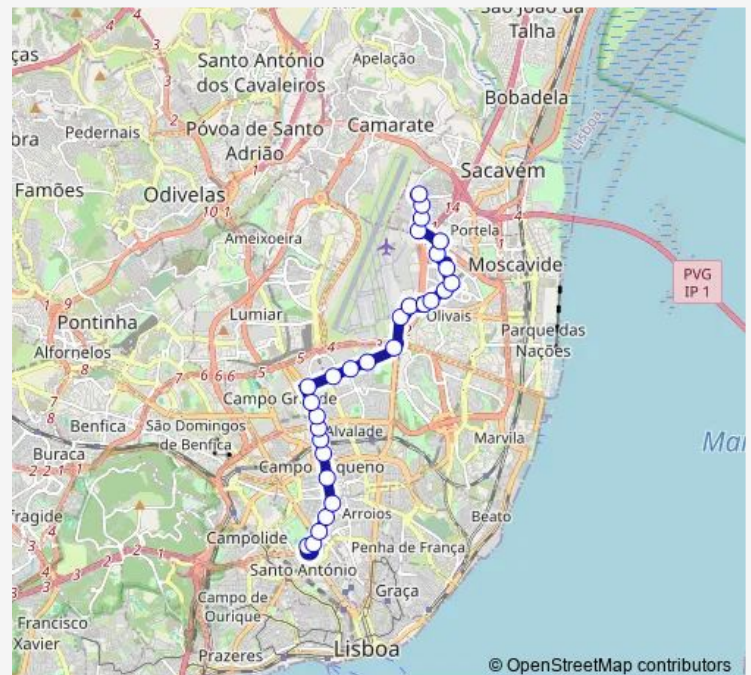

Thursday —

Friday —

Saturday 00:02-23:35

Sunday 00:02-23:34

Route info

Direction: Marquês Pombal

Stops: 29

Trip Duration: 0 hour 37 min