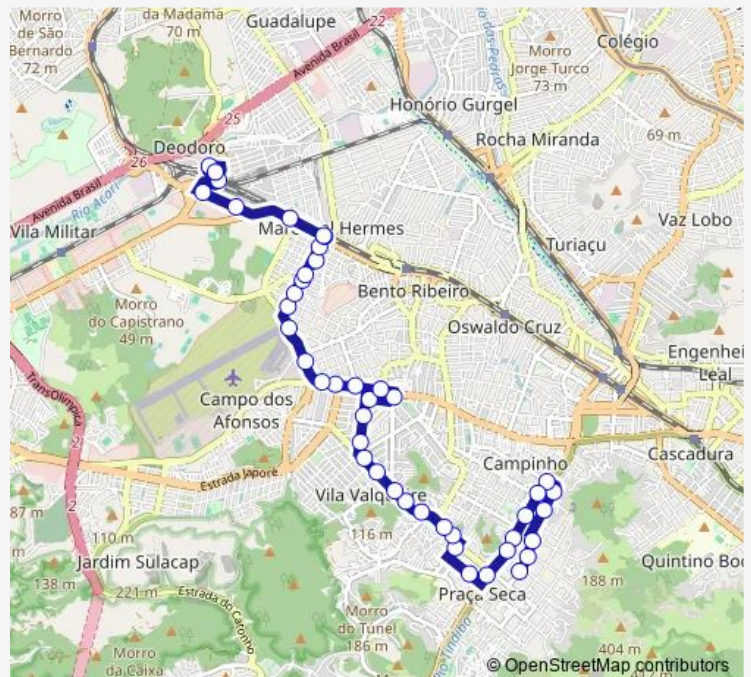

Camaratuba

Praça Saiqui

Arcozelo

Route schedule

Terminal Deodoro : Plataforma E8 — Doutor Bernardino

Monday 00:00

Tuesday 00:00

Wednesday 00:00

Thursday 00:00

Friday 00:00

Saturday 00:00

Sunday 00:00

Route info

Direction: Terminal Deodoro : Plataforma E8

Stops: 31

Trip Duration: 0 hour 26 min

## Route info

Direction: Doutor Bernardino

Stops: 43

Trip Duration: 0 hour 26 min

Jubaí

Jambeiro

Supermercados Guanabara - Bento Ribeiro

João Monteiro

Navarro da Costa

Frei Sampaio

Guajuvira

Teatro Armando Gonzaga

Coronel Laurênio Lago

Escola Municipal Santos Dumont

Regente Lima e Silva

Ponto Final: Marechal Hermes : Estação Marechal Hermes  
(sentido Deodoro)