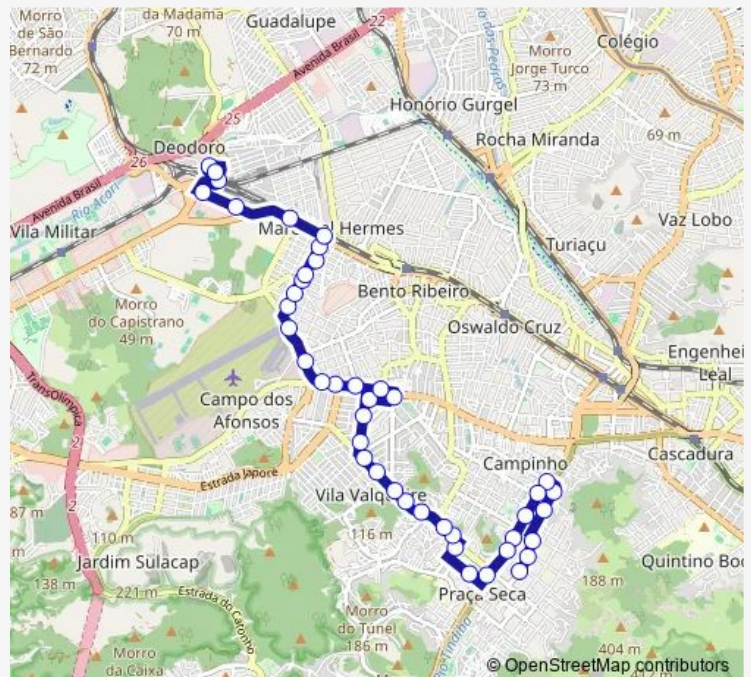

Camaratuba

Praça Saiqui

Arcozelo

Route schedule

Terminal Deodoro : Plataforma E8 — Doutor Bernardino

Monday 00:00

Tuesday 00:00

Wednesday 00:00

Thursday 00:00

Friday 00:00

Saturday 00:00

Sunday 00:00

Route info

Direction: Terminal Deodoro : Plataforma E8

Stops: 31

Trip Duration: 0 hour 27 min

Doutor Bernardino

Praça Seca : Linhas sentido Valqueire/Praça Seca

Escola Municipal Sobral Pinto

Baronesa

Largo da Amizade

Condomínio Quintas do Valqueire

Urucuia

Torotama

Sunday 00:00

Route info

Direction: Doutor Bernardino

Stops: 44

Trip Duration: 0 hour 30 min

Jubaí

Jambeiro

Supermercados Guanabara - Bento Ribeiro