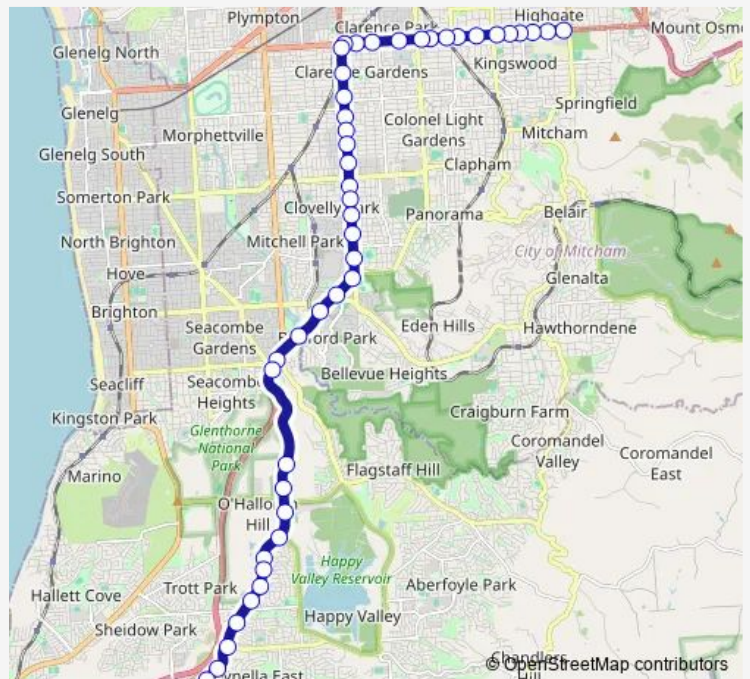

- Zone B Old Reynella Interchange
- Stop 44 Old South Rd - West side
- Stop 43 Old South Rd - North West side
- Stop 42 Old South Rd - West side
- Stop 40 Panalatinga Rd - West side
- Stop 39 Main South Rd - West side
- Stop 38 Main South Rd - North West side
- Stop 37 Main South Rd - West side
- Stop 36 Main South Rd - West side
- Stop 35 Main South Rd - West side
- Stop 34 Main South Rd - West side
- Stop 33 Main South Rd - West side
- Stop 32 Main South Rd - West side
- Stop 31 Main South Rd - West side
- Stop 30 Main South Rd - North West side
- Stop 29 Main South Rd - North West side
- Stop 27 Main South Rd - North West side
- Stop 26 Main South Rd - North West side
- Stop 23 South Rd - West side
- Stop 22 South Rd - West side

Route schedule

Zone B Old Reynella Interchange — Stop School Urrbrae High School Grounds

Monday	07:32
Tuesday	07:32
Wednesday	07:32
Thursday	07:32
Friday	07:32
Saturday	—
Sunday	—

Route info

Direction: Zone B Old Reynella Interchange

Stops: 44

Trip Duration: 1 hour 0 min

783 — Urrbrae Agricultural High School to Old Reynella Interchange **BusMaps**

Stop 20 South Rd - West side

Stop 19 South Rd - West side

Stop 18 South Rd - West side

Stop 17 South Rd - West side

Stop 170 Cross Rd - North side

Stop 169 Cross Rd - North side

Stop 168 Cross Rd - North side

Stop 167 Cross Rd - North side

Stop School Urrbrae High School Grounds

Direction

Stop School Cross Rd / Urrbrae Agricultural High School - South side — Zone C Old Reynella Interchange