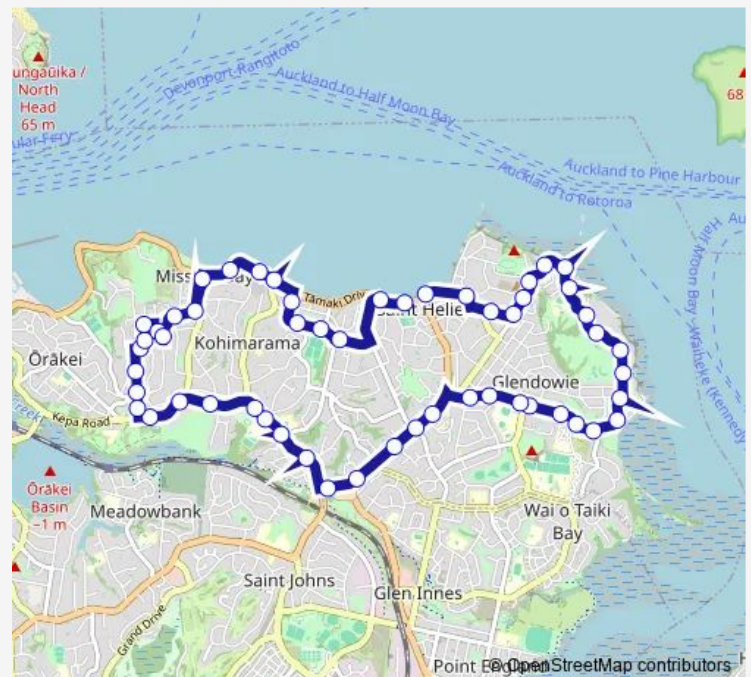

### Route schedule

Stop B St Heliers — Vellenoweth Green

Monday 06:00-22:00

Tuesday 06:00-22:00

Wednesday 06:00-22:00

Thursday 06:00-22:00

Friday 06:00-22:00

Saturday 07:00-22:00

### Route info

Direction: Stop B St Heliers

Stops: 54

Trip Duration: 0 hour 37 min

783

BusMaps

Riddell Road/Sierra Street

Eastmed Medical Centre

## Route info

Direction: Stop A St Heliers

Stops: 55

Trip Duration: 0 hour 36 min

St Thomas's School

299 Kohimarama Road

St Thomas' Church

Glen Atkinson Street