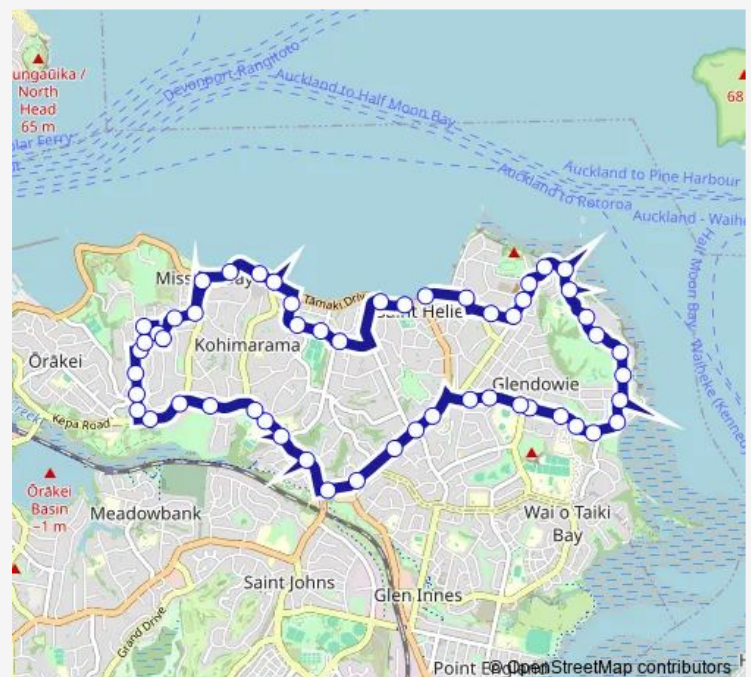

Thursday 06:00-22:00

Friday 06:00-22:00

Saturday 07:00-22:00

Sunday 07:00-22:00

Route info

Direction: Stop B St Heliers

Stops: 54

Trip Duration: 0 hour 41 min

783

BusMaps

Riddell Road/Sierra Street

Eastmed Medical Centre

St Heliers Bay Road/Long Drive

Maxine Place

Glen Atkinson Street

St Thomas' Church

Sunday 06:30-18:30

Route info

Direction: Stop A St Heliers

Stops: 55

Trip Duration: 0 hour 36 min

St Thomas's School

299 Kohimarama Road

St Thomas' Church