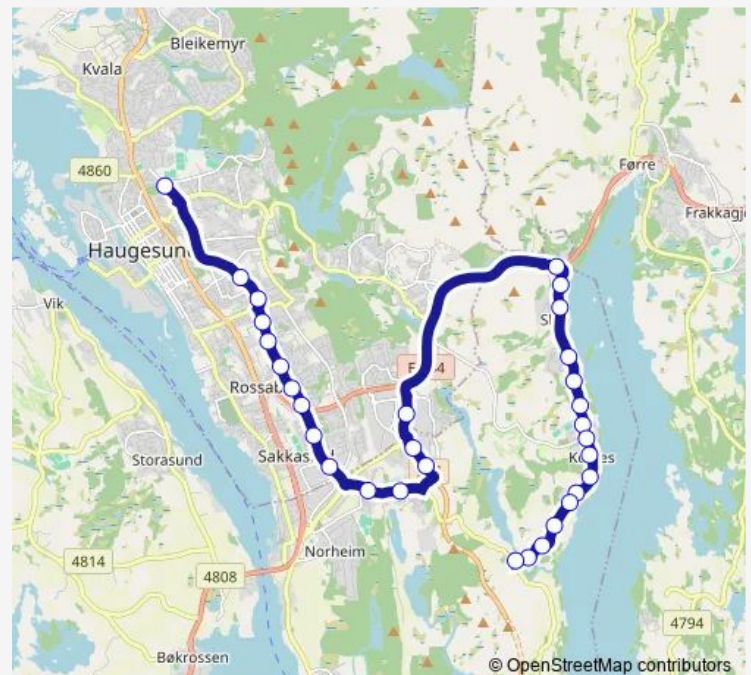

Friday 15:10

Saturday —

Sunday —

Route info

Direction: Hordaplass

Stops: 31

Trip Duration: 0 hour 26 min

■ SK4924