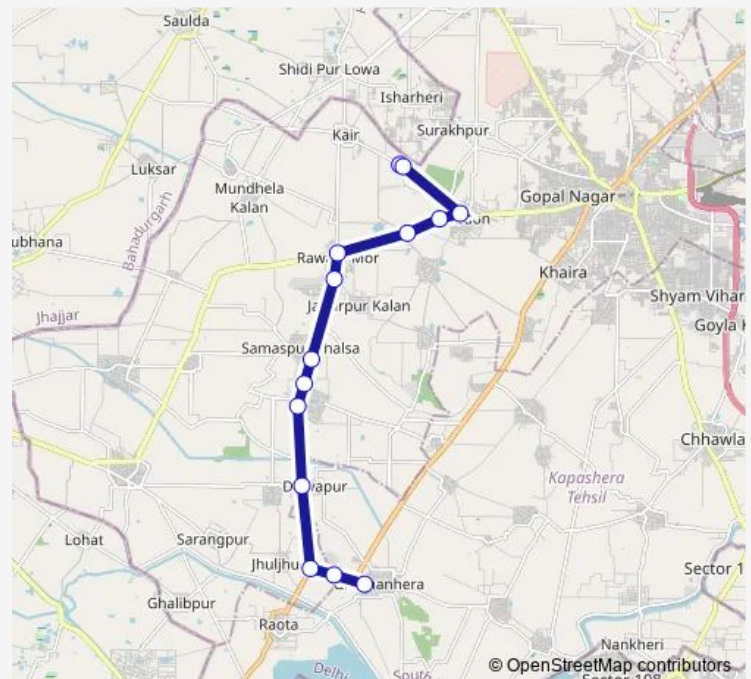

### Direction

Kair Depot — Ghuman Hera Village

14 stops

[Open route schedule](#)

Kair Depot

Bhagini Nivedita College

Mitraon Village (Dhansa Road)

Mitraon School

### Route schedule

Kair Depot — Ghuman Hera Village

Monday 06:03

Tuesday 06:03

Wednesday 06:03

Thursday 06:03

Friday 06:03

Saturday 06:03

### Route info

Direction: Kair Depot

Stops: 14

Trip Duration: 0 hour 53 min

850stlup

850stlup Bus time schedules and route maps are available in an offline PDF at [busmaps.com](https://busmaps.com). Use the [busmaps.com](https://busmaps.com) website to see live bus times, train schedule or subway schedule, and step-by-step directions for all public transit in Gurugram