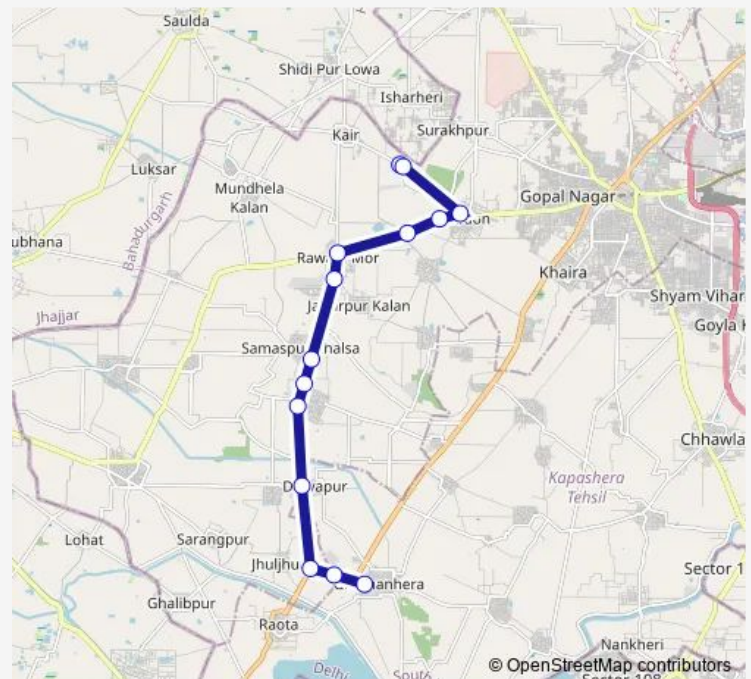

### Route schedule

Kair Depot — Ghuman Hera Village

Monday 06:03

Tuesday 06:03

Wednesday 06:03

Thursday 06:03

Friday 06:03

Saturday 06:03

### Route info

Direction: Kair Depot

Stops: 14

Trip Duration: 0 hour 53 min

850stlup

BusMaps

850stlup Bus time schedules and route maps are available in an offline PDF at [busmaps.com](https://busmaps.com). Use the [busmaps.com](https://busmaps.com) website to see live bus times, train schedule or subway schedule, and step-by-step directions for all public transit in Gurugram