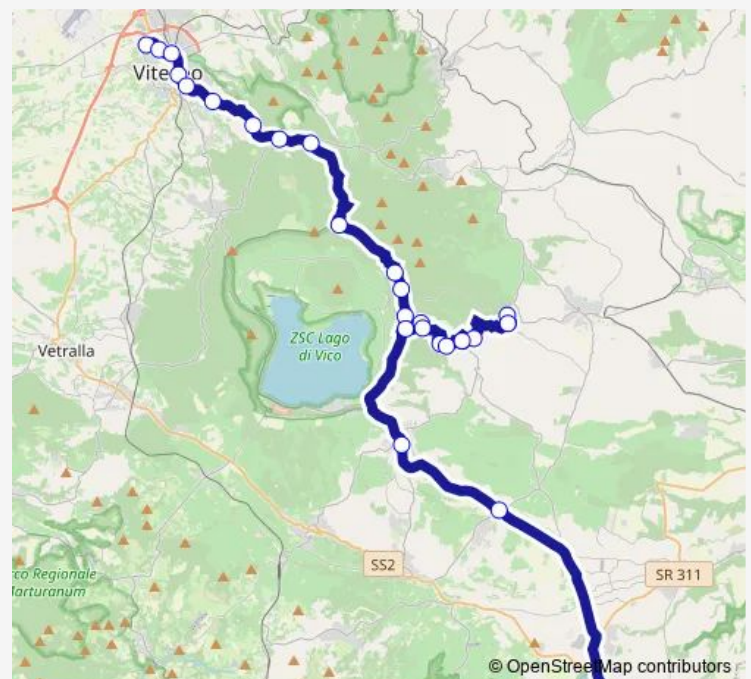

Caprarola | Cucciale # f2567

Carbognano | Via Piane Via 28 Ottobre # f2569

Route schedule

VITERBO | Riello # f641 — Monterosi | Piazzale Varisco # f1510

Monday 07:55

Tuesday 07:55

Wednesday —

Thursday 07:55

Friday 07:55

Saturday 07:55

Sunday —

Route info

Direction: VITERBO | Riello # f641

Stops: 27

Trip Duration: 1 hour 35 min

Viterbo - Monterosi # Ro134d