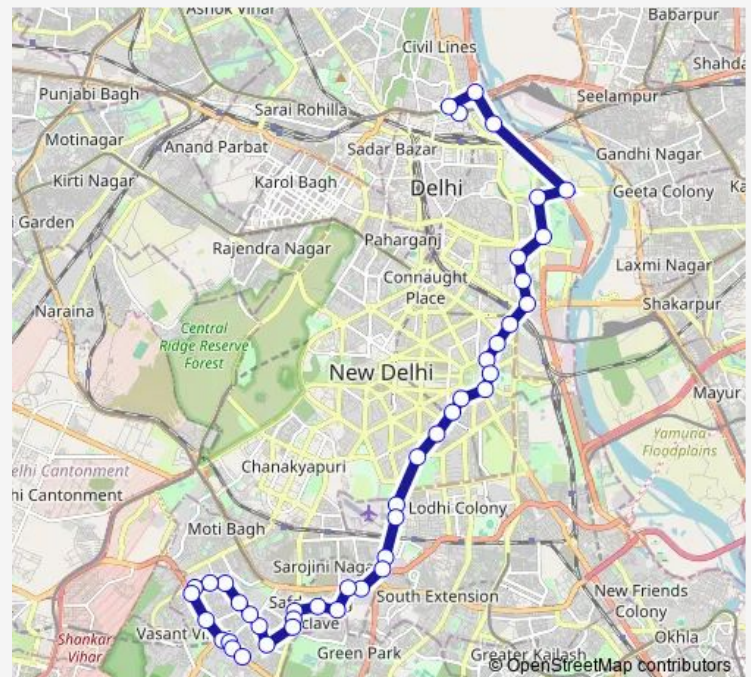

Thursday 07:35-20:55

Friday 07:35-20:55

Saturday 07:35-20:55

Sunday 07:35-20:55

Route info

Direction: Isbt Kashmere Gate Terminal

Stops: 43

Trip Duration: 1 hour 30 min