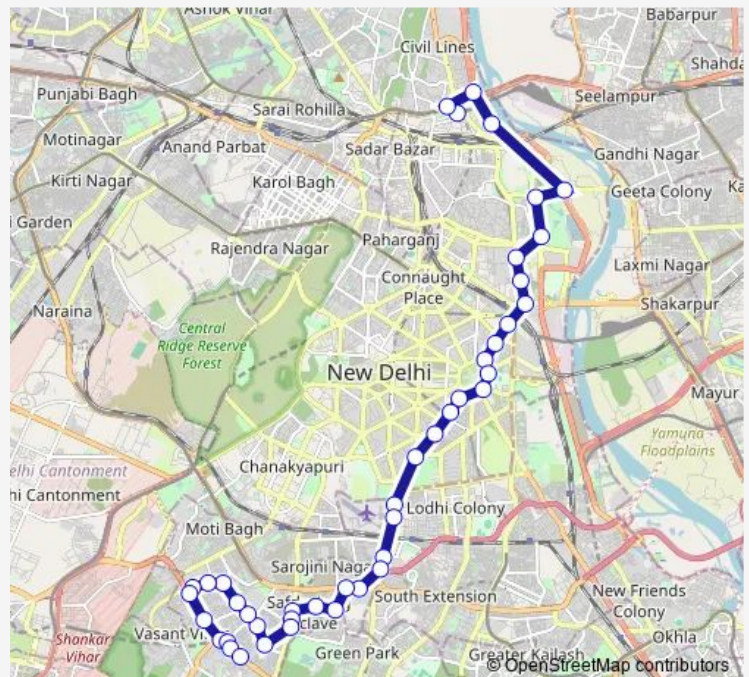

Thursday 07:35-20:55

Friday 07:35-20:55

Saturday 07:35-20:55

Sunday 07:35-20:55

Route info

Direction: Isbt Kashmere Gate Terminal

Stops: 43

Trip Duration: 1 hour 30 min