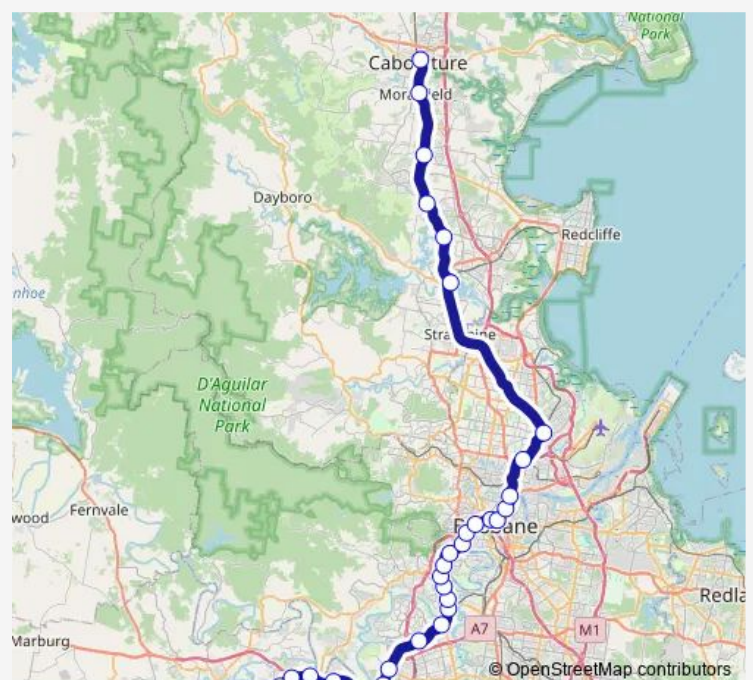

Bowen Hills station, platform 4

Eagle Junction station, platform 4

Northgate station, platform 4

Petrie station, platform 2

Route schedule

Ipswich station, platform 3 — Caboolture station, platform 3

Monday —

Tuesday —

Wednesday —

Thursday —

Friday 07:15

Saturday —

Sunday —

Route info

Direction: Ipswich station, platform 3

Stops: 26

Trip Duration: 1 hour 41 min

■ IPCA — Ipswich line - Caboolture line

Dakabin station, platform 2

Narangba station, platform 3

Burpengary station, platform 2

Morayfield station, platform 2

Caboolture station, platform 3

Ebbw Vale station, platform 2

Dinmore station, platform 2

Riverview station, platform 1

Redbank station, platform 2

Goodna station, platform 1

Gailes station, platform 2

Wacol station, platform 2

Darra station, platform 4