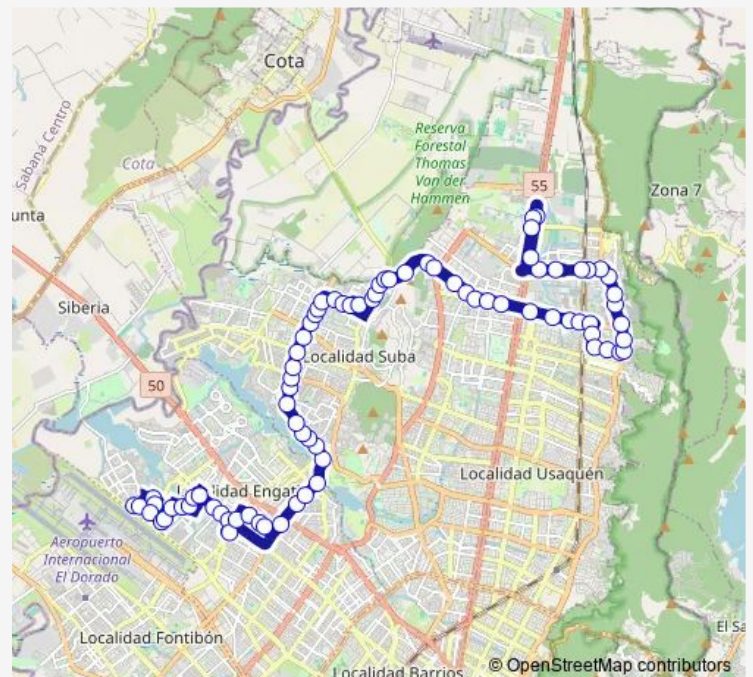

### Route schedule

CL 64 - KR 112c — Auto Norte - CL 191

Monday	—
Tuesday	—
Wednesday	—
Thursday	—
Friday	—
Saturday	—
Sunday	14:27-18:18

### Route info

Direction: CL 64 - KR 112c

Stops: 80

Trip Duration: 2 hour 1 min

P49 — Terminal Norte Reversible

AV. C. de Cali - AC 86

AV. C. de Cali - AC 90

AV. C. de Cali - KR 91