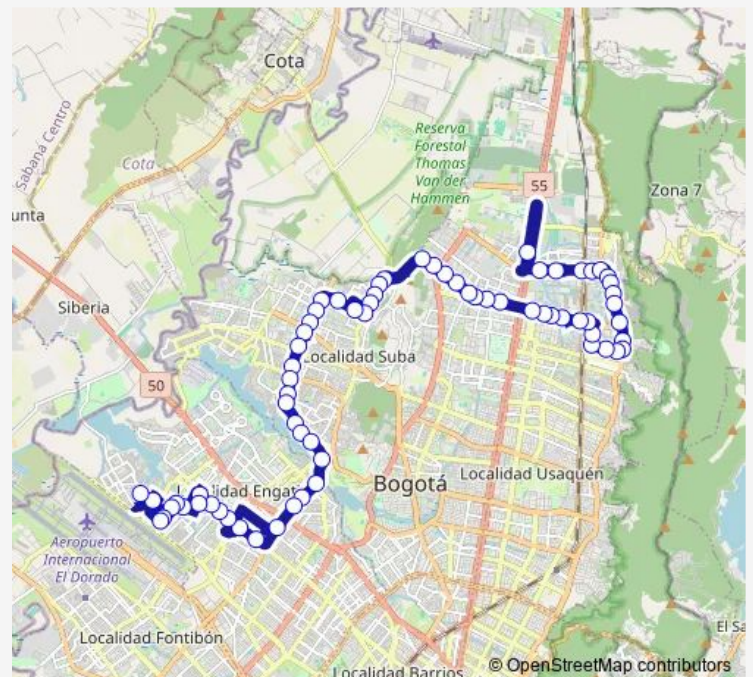

AC 170 - KR 15

AC 170 - KR 17a

AC 170 - KR 17a

Route schedule

Auto Norte - CL 187 — TV 113 - CL 67a

Monday —

Tuesday —

Wednesday —

Thursday —

Friday —

Saturday —

Sunday 16:28-19:59

Route info

Direction: Auto Norte - CL 187

Stops: 68

Trip Duration: 1 hour 51 min

Tuesday 04:55-23:42

Wednesday 04:55-23:42

Thursday 04:55-23:42

Friday 04:55-23:42

Saturday 04:56-23:39

Sunday 05:57-22:20

Route info

Direction: Auto Norte - CL 187