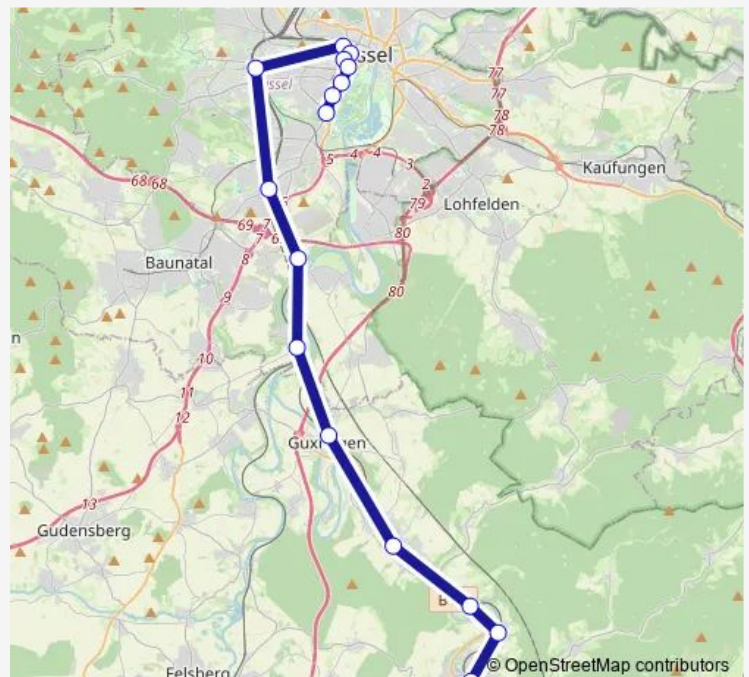

Suburban Railway RT5

[Go to website](#)

Direction

Melsungen Bahnhof — Kassel Auestadion

17 stops

[Open route schedule](#)

Melsungen Bahnhof

Melsungen Bartenwetterbrücke

Melsungen-Schwarzenberg

Melsungen-Röhrenfurth Bahnhof

Körle Bahnhof

Guxhagen Bahnhof

Baunatal-Guntershausen Bahnhof

Baunatal-Rengershausen Bahnhof

Kassel Bahnhof Oberzwehren

Kassel Bahnhof Wilhelmshöhe

Kassel Hauptbahnhof

Kassel Scheidemannplatz

Kassel Wilhelmsstraße/Stadtmuseum

Kassel Rathaus/Fünffensterstraße

Kassel Am Weinberg

Kassel Heinrich-Heine-Straße

Kassel Auestadion

Route schedule

Melsungen Bahnhof — Kassel Auestadion

Monday 05:05-23:05

Tuesday 05:05-23:05

Wednesday 05:05-23:05

Thursday 05:05-23:05

Friday 05:05-23:05

Saturday 06:05-23:30

Sunday 07:05-23:05

Route info

Direction: Melsungen Bahnhof

Stops: 17

Trip Duration: 0 hour 47 min

■ RT5

BusMaps