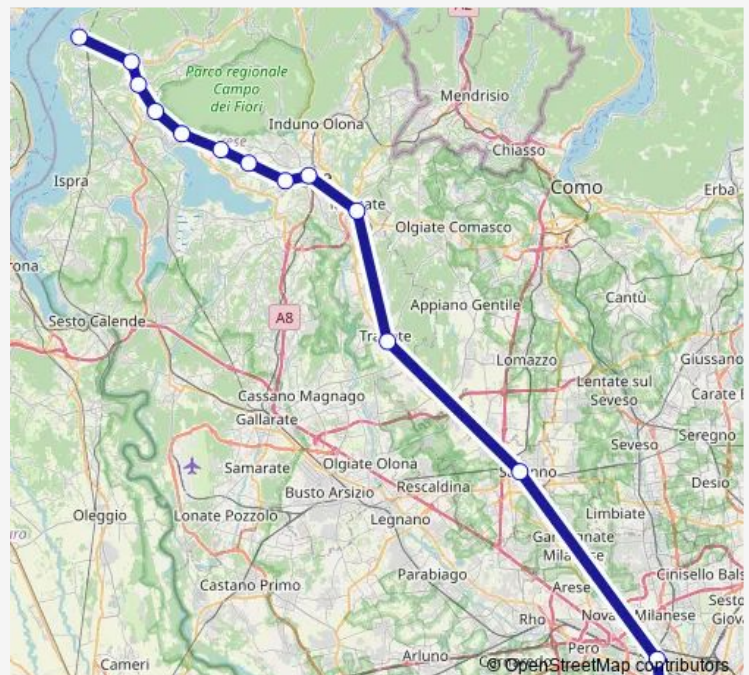

Rail RE 1 Laveno-Varese-Saronno-Milano

[Go to website](#)

Direction

Laveno Mombello Lago — Milano Cadorna

16 stops

[Open route schedule](#)

Laveno Mombello Lago

Cittiglio

Malnate

Tradate

Saronno

Milano Bovisa Politecnico

Milano Domodossola

Milano Cadorna

Route schedule

Laveno Mombello Lago — Milano Cadorna

Monday 06:08-18:28

Tuesday 06:08-17:38

Wednesday 06:08-17:38

Thursday 06:08-18:28

Friday 06:08-18:28

Saturday 06:38-17:38

Sunday 06:38-18:28

Route info

Direction: Laveno Mombello Lago

Stops: 16

Trip Duration: 1 hour 31 min

Direction

Milano Cadorna — Laveno Mombello Lago

15 stops

[Open route schedule](#)

Milano Cadorna