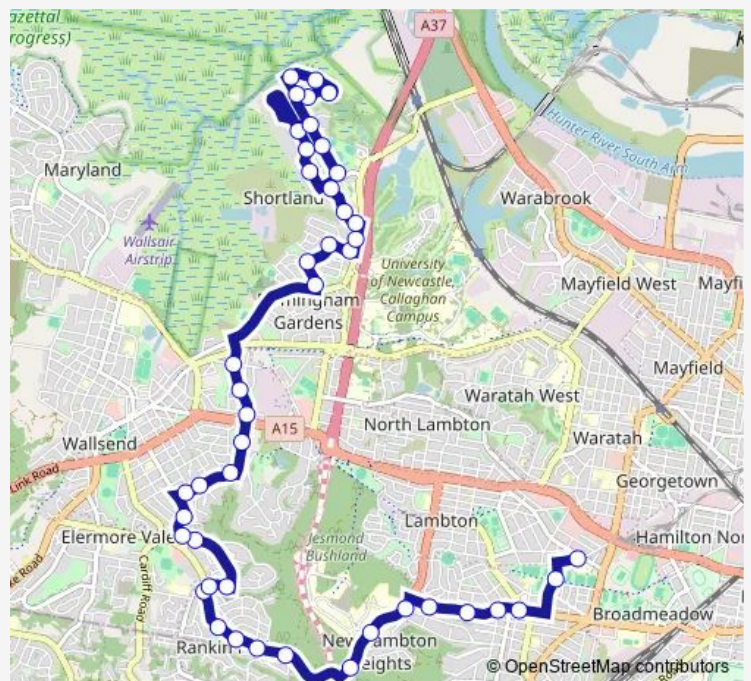

Lookout Rd Opp Mccaffrey Dr

Mccaffrey Dr After Marshall St

Mccaffrey Dr Opp Dean Pde

Mccaffrey Dr Opp Duval St

Mccaffrey Dr At Rosedale Cres

Mccaffrey Dr At Spencer St

Dangerfield Dr Before Isabella Cl

Dangerfield Dr At Cambronne Pde

Cambronne Pde Opp Rialto Cl

Cambronne Pde Opp Colwyn Cl

Cambronne Pde At Elermore Pde

Cressington Way At Murnin St

Cressington Way Reserve, Cressington Way

Route schedule

Lambton High School, Womboin Rd — King St After Mar-ton St

Monday	—
Tuesday	—
Wednesday	—
Thursday	—
Friday	15:25
Saturday	—
Sunday	—

Route info

Direction: Lambton High School, Womboin Rd

Stops: 45

Trip Duration: 0 hour 20 min

6265 — Lambton HS to Rankin Park and Shortland