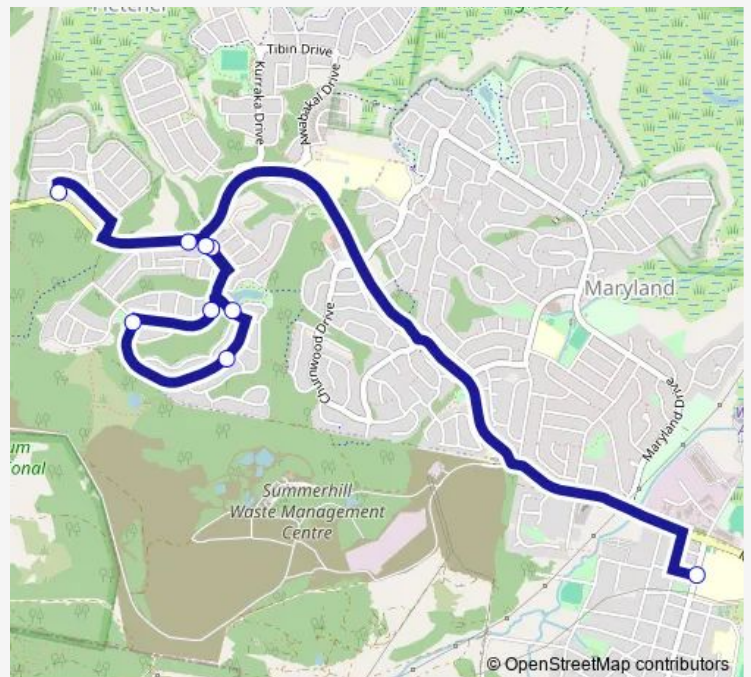

Britannia Bvd At Broome St

Waterside Dr After Kingfisher Dr

Discovery Dr After Cockatoo St

Discovery Dr At Kingfisher Dr

Kingfisher Dr Before Waterside Dr

Britannia Bvd Before Minmi Rd

Minmi Rd After Britannia Bvd

Brookfield Av Before Minmi Rd

Route schedule

Callaghan College Wallsend Campus, Macquarie St —
Brookfield Av Before Minmi Rd

Monday	—
Tuesday	—
Wednesday	—
Thursday	—
Friday	13:35
Saturday	—
Sunday	—

Route info

Direction: Callaghan College Wallsend Campus, Macquarie St

Stops: 9

Trip Duration: 0 hour 17 min

6265 School Bus time schedules and route maps are available in an offline PDF at busmaps.com. Use the busmaps.com website to see live bus times, train schedule or subway schedule, and step-by-step directions for all public transit in Newcastle