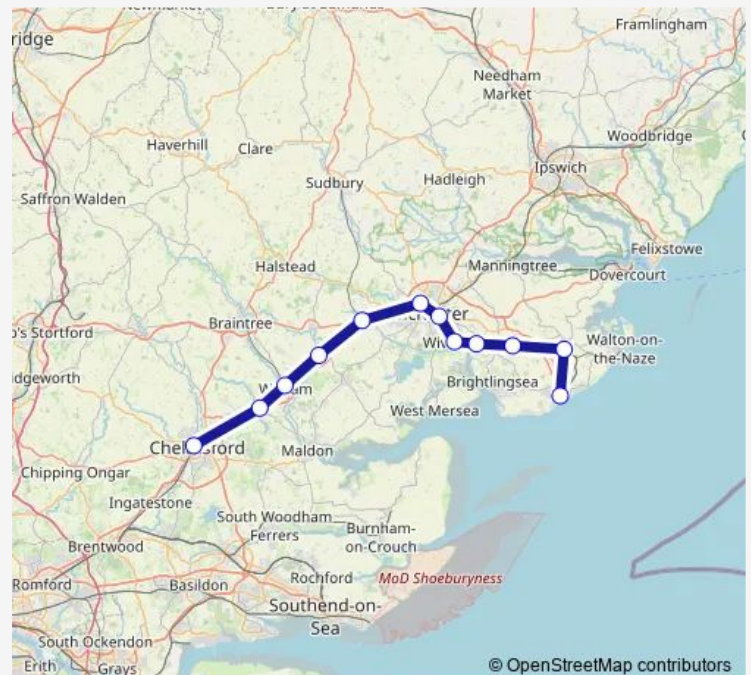

Rail Le:Chm->Clt LE train service from CHM to Clt

[Go to website](#)

Direction

Chelmsford — Clacton-on-Sea

12 stops

[Open route schedule](#)

- Chelmsford
- Hatfield Peverel
- Witham (Essex)
- Kelvedon
- Marks Tey
- Colchester
- Hythe (Essex)
- Wivenhoe
- Alresford (Essex)
- Great Bentley
- Thorpe-le-Soken
- Clacton-on-Sea

Route schedule

Chelmsford — Clacton-on-Sea

Monday	23:26-00:27 ⁺¹
Tuesday	00:27
Wednesday	—
Thursday	—
Friday	—
Saturday	23:26-00:27 ⁺¹
Sunday	00:27-23:06

Route info

Direction: Chelmsford

Stops: 12

Trip Duration: 1 hour 12 min