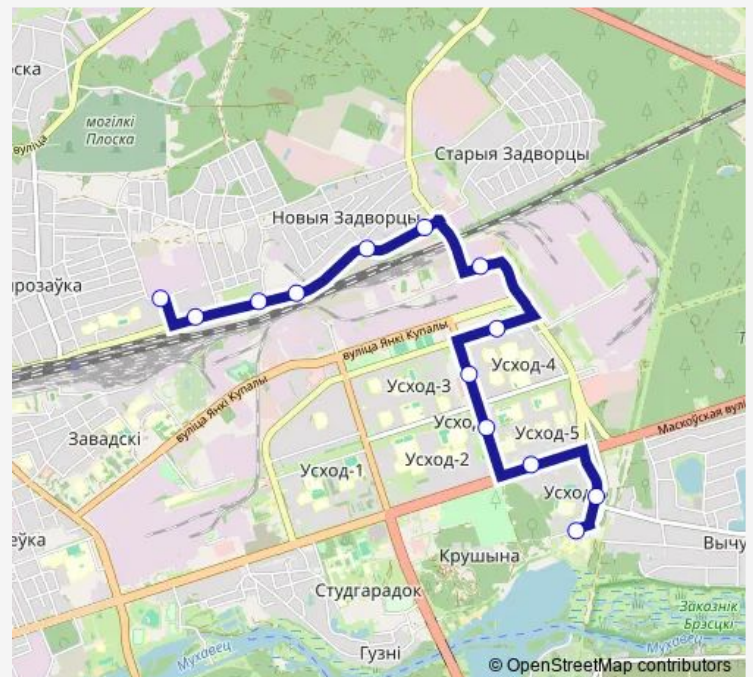

Saturday	—
----------	---

Sunday	—
--------	---

### Route info

Direction: Центральная больница

Stops: 13

Trip Duration: 0 hour 26 min

■ 24a